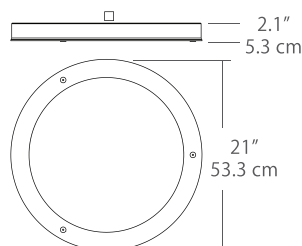

21" HALOS ROUND FLUSH MOUNT

Model No: HAL-21F-SN
(Satin Nickel)

Fixture Wattage: 30 Watts
Fixture Output: 1750 Lumens

tel: (847) 941-0588
fax: (847) 306-3432
email: sales@blackjacklighting.com
Blackjacklighting.com