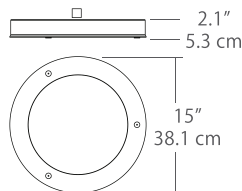

Design

- Stamped Steel construction
- Frosted Glass ring front diffuser
- Sleek minimal design complements most decor
- Damp location rated

Light

- LED color temperature: 3000K
- Color Rendering Index: 90 CRI

11" HALOS ROUND FLUSH MOUNT

Model No: HAL-11F-SN
(Satin Nickel)

Fixture Wattage: 16 Watts
Fixture Output: 820 Lumens

15" HALOS ROUND FLUSH MOUNT

Model No: HAL-15F-SN
(Satin Nickel)

Fixture Wattage: 21 Watts
Fixture Output: 1125 Lumens