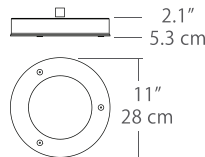

11" HALOS ROUND FLUSH MOUNT

Model No: HAL-11F-SN
(Satin Nickel)

Fixture Wattage: 16 Watts
Fixture Output: 820 Lumens