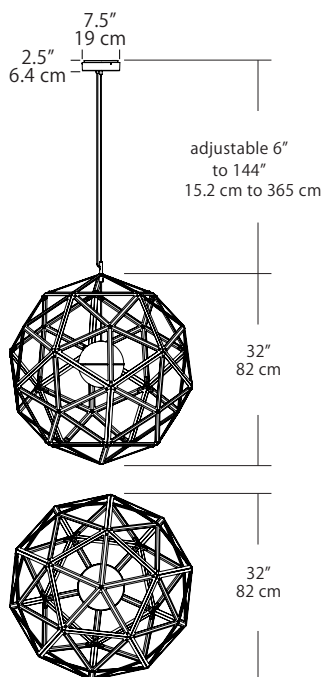

Project:

Type:

Quantity:

Note:

SKU#: GDM-32P- _____ - _____ - _____

Description

Making the most of what isn't there is what Geodome is all about. Constructed negative space gives a nod to the traditional shade form whilst making a statement all its own. Illumination via screw-in bulb or integrated, highly-efficient LEDs.

Features

- Available in contrasting polished chrome with white interior or black with white interior
- Stainless steel construction
- Available with standard E26 socket (lamp not provided) or integrated LED light kit
- Suspends 12' from the ceiling with a black power cord and an aircraft suspension cable
- Comes comes knocked down with 12 stamped stainless steel sections that screw together in the field
- Damp location rated

Specifications

- Color Rendering Index: (90CRI for LED light kit)
- LED Color Temperature: (3000K for LED light kit)
- Input Voltage: 120-220VAC 50/60Hz (120-277VAC for integrated LED light kit option)
- Dimming: No dimming options for E26 socket.
- Integrated LED light kit comes with universal dimming (TRIAC/ ELV/ 0-10V)
- For recommended dimmers and downloadable IES & LM 79 files, see blackjacklighting.com

Custom

- Available integrated LED light kit; includes 120-277VAC driver with universal Dimming (TRIAC/ ELV/0-10V)
- Integrated LED light kit (standard in 3000K) upgradable to 4000K/ 90CRI

ORDERING GUIDE

Family   Size/Type   Finish

GDM

32P

PW Chrome exterior/
White interior
BW Black exterior/
White interior

Example: GDM-32P-PW-27U-30K

CUSTOM OPTIONS

Volts/Dimming   Color Temp.

12E

NAK

12E 120VAC,
E26 Screw-In Socket
27U 120-277VAC,
Universal Dimming
Integrated Light Kit
(12E Standard)

NAK E26 Screw-In
Socket
30K 3000K
40K 4000K
(NAK Standard)