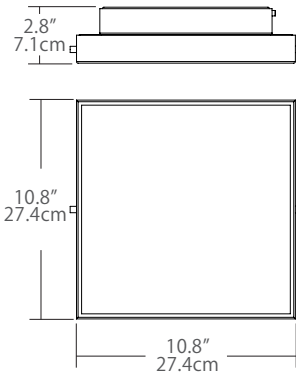

Project:

Model No: FRS-__-__-__

Type:

Quantity:

Product Description

Frost Vanity and Flush Mount are well-priced options with quality features. Sparkling glass diffusers and glistening metal components make the most of super efficient LED light sources.

Light

- •LED color temperature: 3000K
- •Color Rendering Index: 90 CRI

Design

- •Stamped Steel construction
- •Custom textured glass diffusers
- •Replaceable light source

Controls

- •120 VAC 50/60Hz input
- •Triac dimmable

Recommended TRIAC dimmers:

LUTRON: ARIADNI AYCL-153P, DIVA DVCL-153P, SKYLARK CTCL-153P, SKYLARK SCL-153P;
LEVITON: ILLUMATECH IPI06-1L, ILLUMATECH IPI10-1L, DECORA DSL06, DECORA DSM10,
LEGRAND-ADORNE: WHISPER ADWR, SOFTTAP ADTP, TOUCH ADTH

12" FROST FLUSH MOUNT

Model No: FRS-11F-SN
(Satin Nickel)

Fixture Wattage: 22 Watts
Fixture Output: 1300 Lumens