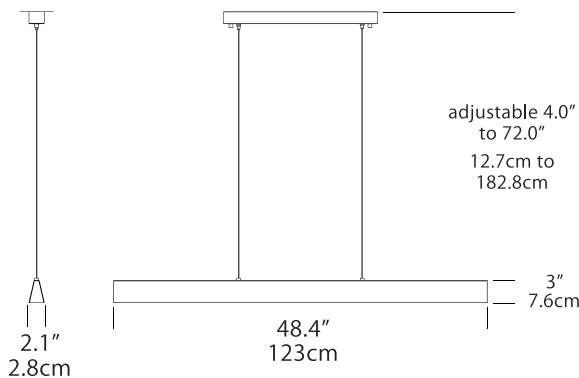

Project:

Model No: FLR-48L-__-__

Type:

Quantity:

Product Description

Slim and trim yet designed for maximum lighting output, our new Flair linear pendant washes work surfaces with bright, LED illumination. Choose from three finishes. Optional wood endcaps are available in Maple or Walnut.

Design

- Available in three finishes, Satin Nickel, White, and Matte Black
- Comes with contrasting metal or wood endcaps
- Flair Linear pendant can be used as a single fixture or joined together to form a double 8' long fixture
- White performance diffuser

Light

- LED color temperature: 3000K
- Color Rendering Index: 90 CRI

Controls

- 110-277 VAC 50/60Hz input
- 0-10V dimming

Available In Three Finishes

48" FLAIR LINEAR PENDANT

Model No: FLR-48L-WH
(Matte White with Satin Nickel endcap)

Model No: FLR-48L-WH-MP
(Matte White with Maple endcap)

Model No: FLR-48L-WH-WN
(Matte White with Walnut endcap)

Model No: FLR-48L-SN
(Satin Nickel with Satin Nickel endcap)

Model No: FLR-48L-SN-MP
(Satin Nickel with Maple endcap)

Model No: FLR-48L-SN-WN
(Satin Nickel with Walnut endcap)

Model No: FLR-48L-BL
(Matte Black with Satin Nickel endcap)

Model No: FLR-48L-BL-MP
(Matte Black with Maple endcap)

Model No: FLR-48L-BL-WN
(Matte Black with Walnut endcap)

Fixture Wattage: 21 Watts
Fixture Output: 1000 Lumens