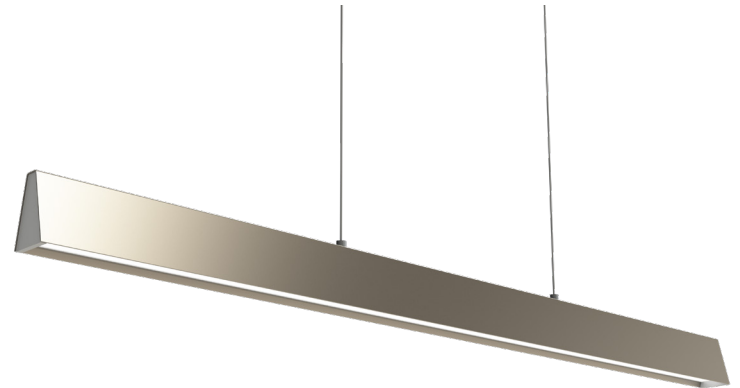

Project:

Model No: FLR-48L-__-__

Type:

Quantity:

Product Description

Slim and trim yet designed for maximum lighting output, our new Flair linear pendant washes work surfaces with bright, LED illumination. Choose from three finishes. Optional wood endcaps are available in Maple or Walnut.

Design

- Available in three finishes, Satin Nickel, White, and Matte Black
- Comes with contrasting metal or wood endcaps
- Flair Linear pendant can be used as a single fixture or joined together to form a double 8' long fixture
- White performance diffuser

Light

- LED color temperature: 3000K
- Color Rendering Index: 90 CRI

Controls

- 110-277 VAC 50/60Hz input
- 0-10V dimming

Available In Three Finishes

48" FLAIR LINEAR PENDANT

Model No: FLR-48L-WH
(Matte White with Satin Nickel endcap)

Model No: FLR-48L-WH-MP
(Matte White with Maple endcap)

Model No: FLR-48L-WH-WN
(Matte White with Walnut endcap)

Model No: FLR-48L-SN
(Satin Nickel with Satin Nickel endcap)

Model No: FLR-48L-SN-MP
(Satin Nickel with Maple endcap)

Model No: FLR-48L-SN-WN
(Satin Nickel with Walnut endcap)

Model No: FLR-48L-BL
(Matte Black with Satin Nickel endcap)

Model No: FLR-48L-BL-MP
(Matte Black with Maple endcap)

Model No: FLR-48L-BL-WN
(Matte Black with Walnut endcap)

Fixture Wattage: 21 Watts
Fixture Output: 1000 Lumens