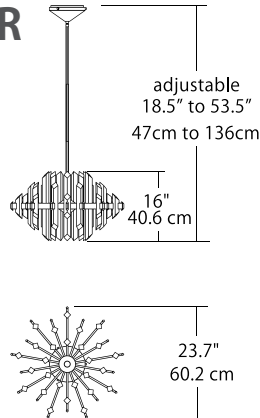

Project:

Model No: FAC-__P-PC

Type:

Quantity:

Product Description

Sparkling chandeliers are a lighting tradition. Executed in optical acrylic, Facets Chandelier uses integrated LED light sources that make the most of its sharp angles and diamond-shaped frosted tips.

Design

- Available in Polished Chrome
- Diffused illumination fills the room with light
- Includes 42" length adjustable stem kit and 12' wire length
- Fixture can accept up to four additional stem sections (8').
  Maximum stem length: 11'6" *
- Replaceable light source

Light

- LED color temperature: 3000K
- Color Rendering Index: 90 CRI

Controls

- 120 VAC 50/60Hz input
- TRIAC dimmable

Recommended TRIAC dimmers:

LUTRON: SKYLARK SCL-153P, DIVA DVCL-153P, ARIADNI AYCL-153P
LEVITON: DECORA DSL06 or DSM10, ILLUMATECH IPL06, SURESLIDE 6674
LEGRAND-ADORNE: WHISPER ADWR, SOFTTAP ADTP, TOUCH ADTH

24" FACETS CHANDELIER

Model No: FAC-24P-PC
(Polished Chrome)

Fixture Wattage: 29 Watts
Fixture Output: 1155 Lumens