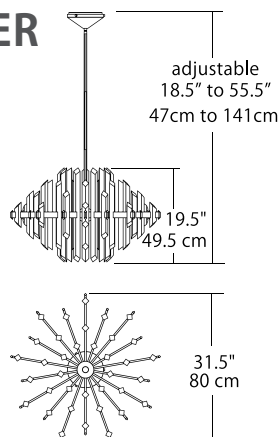

Design

- Available in Polished Chrome
- Diffused illumination fills the room with light
- Includes 42" length adjustable stem kit and 12' wire length
- Fixture can accept up to four additional stem sections (8').
Maximum stem length: 11'6" *
- Replaceable light source

24" FACETS CHANDELIER

Model No: FAC-24P-PC
(Polished Chrome)

Fixture Wattage: 29 Watts
 Fixture Output: 1155 Lumens

32" FACETS CHANDELIER

Model No: FAC-32P-PC
(Polished Chrome)

Fixture Wattage: 45 Watts
 Fixture Output: 1740 Lumens

OPTIONAL ACCESSORIES

24" Additional Stem
 92002-24-PC (Polished Chrome)

Sloped Ceiling Swivel (0-90 degrees)
 92004-24-PC (Polished Chrome)

tel: (847) 941-0588
 fax: (847) 306-3432
 email: sales@blackjacklighting.com
Blackjacklighting.com