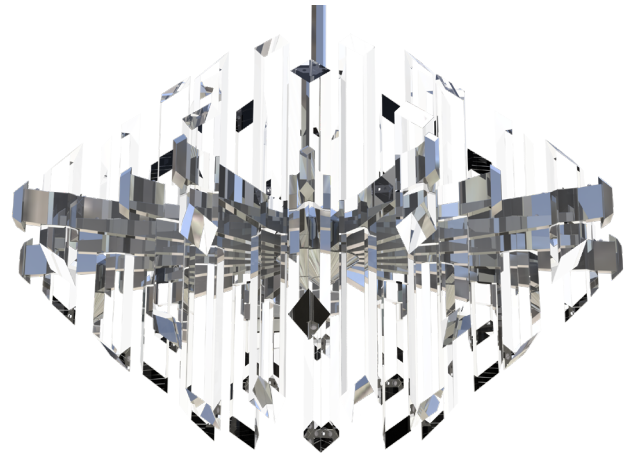

Project:

Model No: FAC-__P-PC

Type:

Quantity:

Product Description

Sparkling chandeliers are a lighting tradition. Executed in optical acrylic, Facets Chandelier uses integrated LED light sources that make the most of its sharp angles and diamond-shaped frosted tips.

Design

- Available in Polished Chrome
- Diffused illumination fills the room with light
- Includes 42" length adjustable stem kit and 12' wire length
- Fixture can accept up to four additional stem sections (8').
  Maximum stem length: 11'6" *
- Replaceable light source

Light

- LED color temperature: 3000K
- Color Rendering Index: 90 CRI

Controls

- 120 VAC 50/60Hz input
- TRIAC dimmable

Recommended TRIAC dimmers:

LUTRON: SKYLARK SCL-153P, DIVA DVCL-153P, ARIADNI AYCL-153P
LEVITON: DECORA DSL06 or DSM10, ILLUMATECH IPL06, SURESLIDE 6674
LEGRAND-ADORNE: WHISPER ADWR, SOFTTAP ADTP, TOUCH ADTH

24" FACETS CHANDELIER

Model No: FAC-24P-PC
(Polished Chrome)

Fixture Wattage: 29 Watts
Fixture Output: 1155 Lumens