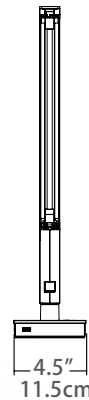

Project:

Model No: EG2-24T-__

Type:

Quantity:

Product Description

EDGE2 with USB port provides wide and even lumen distribution. The Edge2's head and arm are infinitely adjustable with a light touch of a finger. Available in plated Matte Black and plated Satin Nickel. (Note: Model No.10EDG2-TK without USB port also available.)

Design

- Made of super-lightweight magnesium alloy with plated Matte Black or Satin Nickel finish
- Infinitely adjustable. A gentle touch up and down directs light exactly where it is needed
- Cord length: 6' (183cm)
- Comes with front face USB port in base

Light

- Chip on board LED technology produces wide, even lumen distribution
- LED color temperature: 4000K
- Color Rendering Index: 85 CRI

Controls

- 3-position high/low switch
- 120 - 240 VAC 50/60Hz