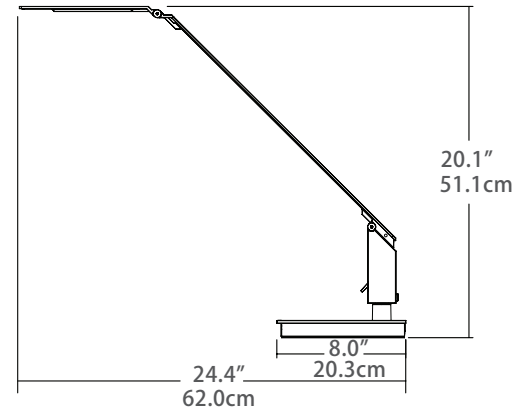

Project:

Model No: EG2-24T-__

Type:

Quantity:

Product Description

EDGE2 with USB port provides wide and even lumen distribution. The Edge2's head and arm are infinitely adjustable with a light touch of a finger. Available in plated Matte Black and plated Satin Nickel. (Note: Model No.10EDG2-TK without USB port also available.)

Design

- Made of super-lightweight magnesium alloy with plated Matte Black or Satin Nickel finish
- Infinitely adjustable. A gentle touch up and down directs light exactly where it is needed
- Cord length: 6' (183cm)
- Comes with front face USB port in base

Light

- Chip on board LED technology produces wide, even lumen distribution
- LED color temperature: 4000K
- Color Rendering Index: 85 CRI

Controls

- 3-position high/low switch
- 120 - 240 VAC 50/60Hz

Available in Two Finishes

Matte
Black

Satin
Nickle

Edge2 w/ USB Port

Model No: EG2-24T-BK (Matte Black)

Model No: EG2-24T-SN (Satin Nickel)

Fixture wattage: 8W

Approx. fixture output: 630 Lumens

tel: (847) 941-0588

fax: (847) 306-3432

email: sales@blackjacklighting.com

Blackjacklighting.com