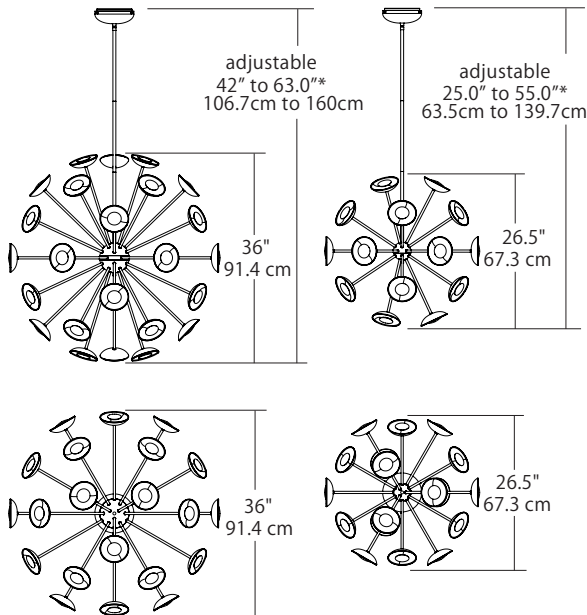

Project:

Model No: DOT-__ C- __

Type:

Quantity:

Product Description

Each of Dot's 24 arms ends in a shallow reflector with its own center metal dot. A ring of LEDs behind the dots bounces light off the reflector's interior surface evenly and in all directions, without shadows or glare.

Design

- Available in Etched Gold and Polished Chrome Diffused illumination fills the room with light
- Includes 42" length adjustable stem kit and 12' wire length
- Fixture can accept up to four additional stem sections (8'). Maximum stem length: 11'6" *
- Replaceable light source

27" DOT PENDANT

Model No. DOT-27C-EG

(Etched Gold)

Model No. DOT-27C-PC

(Polished Chrome)

Fixture Wattage: 40 Watts

Fixture Output: 2400 Lumens

36" DOT PENDANT

Model No. DOT-36C-EG

(Etched Gold)

Model No. DOT-36C-PC

(Polished Chrome)

Fixture Wattage: 60 Watts

Fixture Output: 3600 Lumens

OPTIONAL ACCESSORIES

24" Additional Stem*