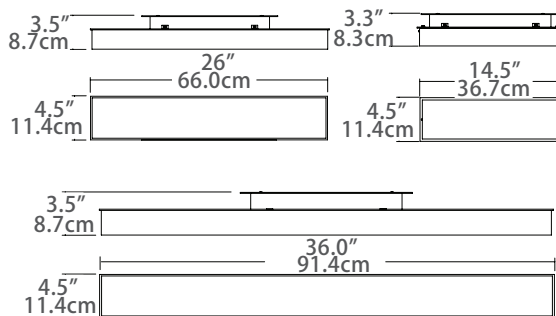

Design

- Chrome-Plated Steel housing and trim ring
- Opal white acrylic diffuser
- Replaceable light source
- Damp location rated

Light

- Color Rendering Index: 90 CRI
- LED color temperature: 3000K
- 4000K available as a custom upgrade

Controls

- 120 VAC 50/60Hz input
- Instant on/off; dimmable with TRIAC dimmer

Recommended TRIAC dimmers:

LUTRON: ARIADNI AYCL-153P, DIVA DVCL-153P, SKYLARK CTCL-153P, SKYLARK SCL-153P;
LEVITON: ILLUMATECH IPI06-1L, ILLUMATECH IPI10-1L, DECORA DSL06 DECORA DSM10,
LEGRAND-ADORNE: WHISPER ADWR, SOFTTAP ADTP, TOUCH ADTH

JA8-2016

Available in Two Finishes

5" Cube Flush Mount

Model No: CUB-05F-PC (Polished Chrome)
Fixture Wattage: 16W
Approx. fixture output: 786 lumens

11" Cube Flush Mount

Model No: CUB-11F-PC (Polished Chrome)
Model No: CUB-11F-RB (Oil Rubbed Bronze)
Fixture Wattage: 22W
Approx. fixture output: 1336 lumens

15" Cube Flush Mount

Model No: CUB-15F-PC (Polished Chrome)
Fixture Wattage: 43W
Approx. fixture output: 2687 lumens

12" Cube Vanity

Model No: CUB-12V-PC (Polished Chrome)
Fixture Wattage: 22W
Approx. fixture output: 914 lumens

24" Cube Vanity

Model No: CUB-24V-PC (Polished Chrome)
Model No: CUB-24V-RB (Oil Rubbed Bronze)
Fixture Wattage: 22W
Approx. fixture output: 1450 lumens

36" Cube Vanity

Model No: CUB-36V-PC (Polished Chrome)
Fixture Wattage: 29W
Approx. fixture output: 2629 lumens

tel: (847) 941-0588
fax: (847) 306-3432
email: sales@blackjacklighting.com
Blackjacklighting.com