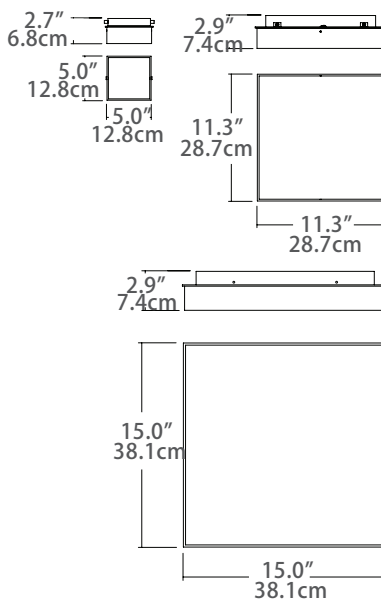

**12" Cube Vanity**

**Model No: CUB-12V-PC** (Polished Chrome)  
 Fixture Wattage: 22W  
 Approx. fixture output: 914 lumens

**24" Cube Vanity**

**Model No: CUB-24V-PC** (Polished Chrome)  
**Model No: CUB-24V-RB** (Oil Rubbed Bronze)  
 Fixture Wattage: 22W  
 Approx. fixture output: 1450 lumens

**36" Cube Vanity**

**Model No: CUB-36V-PC** (Polished Chrome)  
 Fixture Wattage: 29W  
 Approx. fixture output: 2629 lumens

tel: (847) 941-0588  
 fax: (847) 306-3432  
 email: sales@blackjacklighting.com  
[Blackjacklighting.com](http://Blackjacklighting.com)