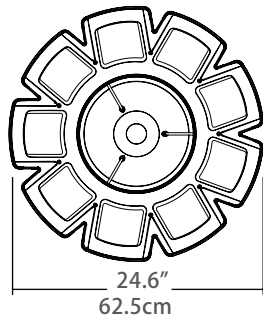

Project:

Model No: CRS-25P-__

Type:

Quantity:

Product Description

• Replaceable, dimmable, edge-lit LED panels in a glossy acrylic fixture open a new world of design possibilities. Just 2.5 inches tall, Corsaire looks different from every angle. A jolt of color on the lower panel creates another look altogether.

Design

- Formed acrylic construction
- Standard fixture available in High Gloss White upper housing with Matte Grey or Luminous Orange lower trim panel
- Replaceable light source.
- Adjustable cord suspends fixture up to 72 inches from ceiling

Light

- LED color temperature: 3000K
- Color Rendering Index: 90 CRI

Controls

- 120 VAC 50/60Hz input
- Instant on/off; dimmable with TRIAC dimmer

Recommended TRIAC dimmers:

LUTRON: ARIADNI AYCL-153P, DIVA DVCL-153P, SKYLARK CTCL-153P, SKYLARK SCL-153P;

LEVITON: ILLUMATECH IPI06-1L, ILLUMATECH IPI110-1L, DECORA DSLO DECORA DSM10,

LEGRAND-ADORNE: WHISPER ADWR, SOFTTAP ADTP, TOUCH ADTH