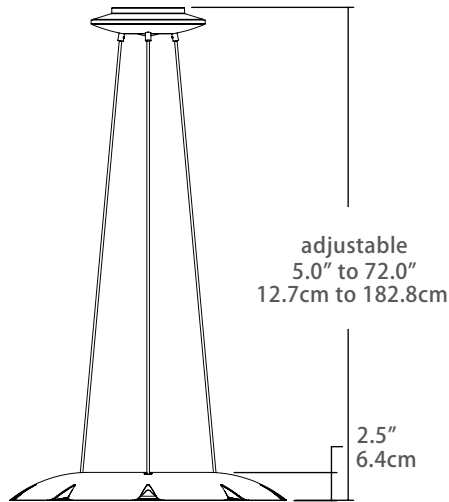

Project:

Model No: CRS-25P-__

Type:

Quantity:

Product Description

• Replaceable, dimmable, edge-lit LED panels in a glossy acrylic fixture open a new world of design possibilities. Just 2.5 inches tall, Corsaire looks different from every angle. A jolt of color on the lower panel creates another look altogether.

Design

- Formed acrylic construction
- Standard fixture available in High Gloss White upper housing with Matte Grey or Luminous Orange lower trim panel
- Replaceable light source.
- Adjustable cord suspends fixture up to 72 inches from ceiling

Light

- LED color temperature: 3000K
- Color Rendering Index: 90 CRI

Controls

- 120 VAC 50/60Hz input
- Instant on/off; dimmable with TRIAC dimmer

Recommended TRIAC dimmers:

LUTRON: ARIADNI AYCL-153P, DIVA DVCL-153P, SKYLARK CTCL-153P, SKYLARK SCL-153P;

LEVITON: ILLUMATECH IPI06-1L, ILLUMATECH IPI110-1L, DECORA DSLO DECORA DSM10,

LEGRAND-ADORNE: WHISPER ADWR, SOFTTAP ADTP, TOUCH ADTH

Available in two colors

25" Corsaire Pendant

Model No: CRS-25P-GR (White/ Matte Grey trim)

Model No: CRS-25P-OR (White/ Orange trim)

Fixture Wattage: 28.0W

Approx. fixture output: 1615 lumens

tel: (847) 941-0588
fax: (847) 306-3432
email: sales@blackjacklighting.com
Blackjacklighting.com