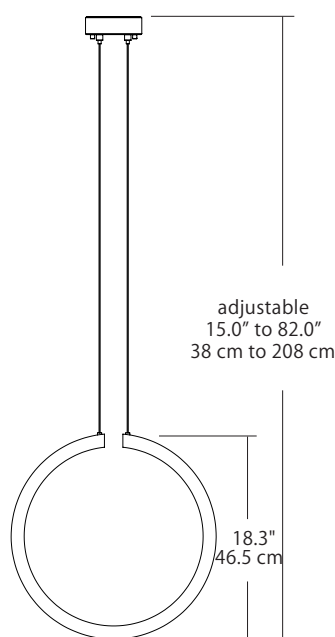

Project:

Model No: CRQ-13P-SN

Type:

Quantity:

Product Description

An open ring of light turned on its side offers task and ambient lighting in a single fixture. The custom acrylic light guide sends illumination in all directions.

Design

- Stamped steel trim, polycarbonate diffuser
- Two suspension cables precisely hold the fixture in any desired orientation and prevent twisting and turning
- Available in Satin Nickel

Light

- Color Rendering Index: 90 CRI
- LED color temperature: 3000K

Controls

- 120 VAC 50/60Hz input
- Instant on/off; dimmable with TRIAC dimmer

Recommended TRIAC dimmers:

LUTRON: ARIADNI AYCL-153P, DIVA DVCL-153P, SKYLARK CTCL-153P, SKYLARK SCL-153P;

LEVITON: ILLUMATECH IPI06-1L, ILLUMATECH IPI10-1L, DECORA DSL06, DECORA DSM10,

LEGRAND-ADORNE: WHISPER ADWR, SOFTTAP ADTP, TOUCH ADTH

13" CIRQ PENDANT

Model No. CRQ-13P-SN

(Satin Nickel)

Fixture watts: 13 Watts

Fixture Output: 570 Lumens

18" CIRQ PENDANT

Model No. CRQ-18P-SN

(Satin Nickel)

Fixture watts: 31 Watts

Fixture Output: 1405 Lumens

tel: (847) 941-0588
fax: (847) 306-3432
email: sales@blackjacklighting.com
Blackjacklighting.com