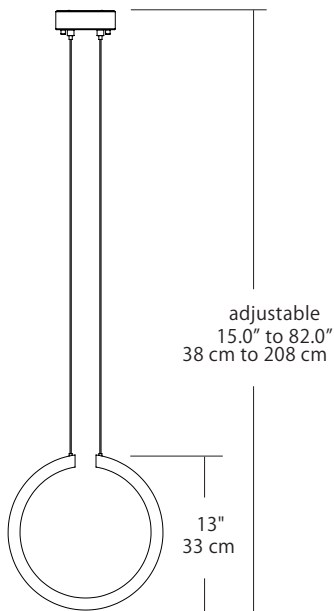

Project:

Model No: CRQ-13P-SN

Type:

Quantity:

Product Description

An open ring of light turned on its side offers task and ambient lighting in a single fixture. The custom acrylic light guide sends illumination in all directions.

Design

- Stamped steel trim, polycarbonate diffuser
- Two suspension cables precisely hold the fixture in any desired orientation and prevent twisting and turning
- Available in Satin Nickel

Light

- Color Rendering Index: 90 CRI
- LED color temperature: 3000K

Controls

- 120 VAC 50/60Hz input
- Instant on/off; dimmable with TRIAC dimmer

Recommended TRIAC dimmers:

LUTRON: ARIADNI AYCL-153P, DIVA DVCL-153P, SKYLARK CTCL-153P, SKYLARK SCL-153P;

LEVITON: ILLUMATECH IPI06-1L, ILLUMATECH IPI10-1L, DECORA DSL06, DECORA DSM10,

LEGRAND-ADORNE: WHISPER ADWR, SOFTTAP ADTP, TOUCH ADTH

13" CIRQ PENDANT

Model No. CRQ-13P-SN

(Satin Nickel)

Fixture watts: 13 Watts

Fixture Output: 570 Lumens

18" CIRQ PENDANT

Model No. CRQ-18P-SN

(Satin Nickel)

Fixture watts: 31 Watts

Fixture Output: 1405 Lumens

tel: (847) 941-0588
fax: (847) 306-3432
email: sales@blackjacklighting.com
Blackjacklighting.com