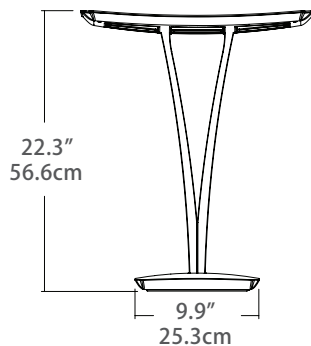

Project:

Model No: ARD-22T-PC

Type:

Quantity:

Product Description

Innovative edge lit illumination within a sculptural cast aluminum housing signals bold new possibilities for the modern table lamp.

Lights

- LED color temperature: 3000K
- Color Rendering Index: 80CRI

Design

- Cast and fabricated aluminum construction with Polished Chrome finish
- Replaceable light source
- Cord length 6.5 feet (198 cm)

Controls

- 120VAC 50/60Hz input
- Step dimming with illuminated touch switch on base

Aradess Table Lamp

Model No. ARD-22T-PC (Polished Chrome)

Fixture Wattage: 22W

Approx. fixture output: 1435 Lm

tel: (847) 941-0588
fax: (847) 306-3432
email: sales@blackjacklighting.com
Blackjacklighting.com