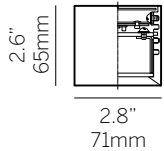

Center Canopy (standard)  
(suspension varies with fixture size please confirm with factory)

Straight Cables