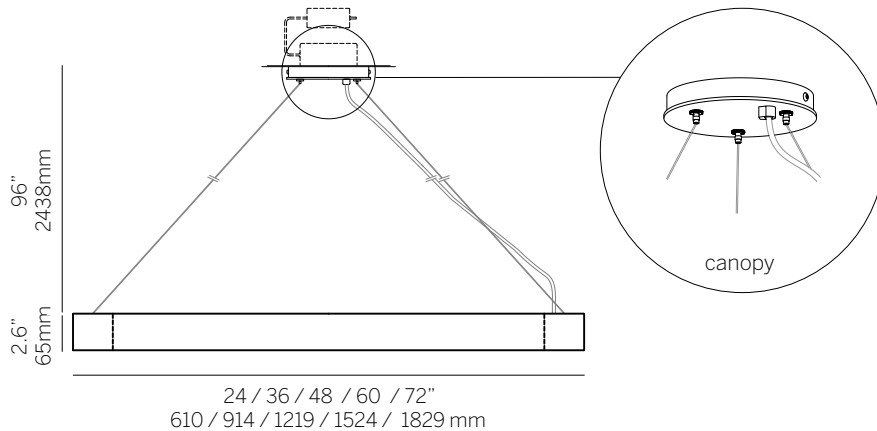

## Ring D

Simple Ring D with direct illumination in various diameters and lumen packages can be used in a wide variety of applications. Consider modifying the Ring, or adding other standard or custom products to meet special requirements.

Center Canopy (standard)  
(suspension varies with fixture size please confirm with factory)

Straight Cables

### Notes

- <sup>1</sup>Nominal lumens
- <sup>2</sup>82 CRI standard / 90 CRI available
- <sup>3</sup>Canopy finish matches housing
- <sup>4</sup>96" clear insulated cable standard

**Model 1691**

**1691**