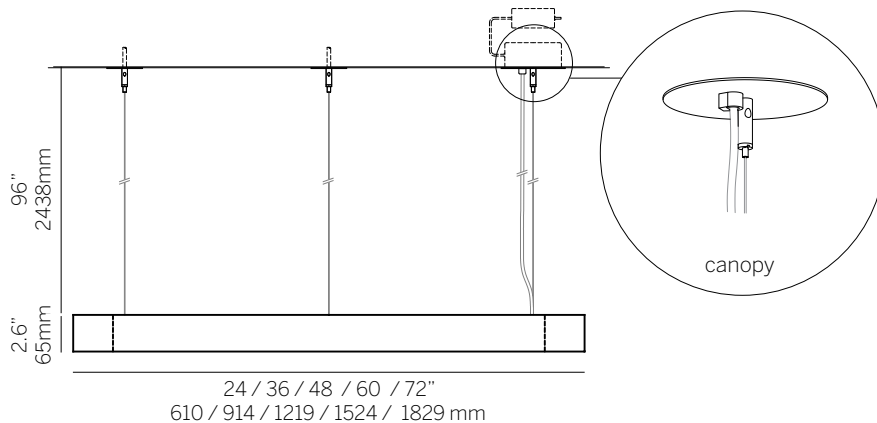

Center Canopy (standard)  
(suspension varies with fixture size please confirm with factory)

Straight Cables

### Notes

- <sup>1</sup>Nominal lumens
- <sup>2</sup>82 CRI standard / 90 CRI available
- <sup>3</sup>Canopy finish matches housing
- <sup>4</sup>96" clear insulated cable standard

**Model 1691**

**1691**