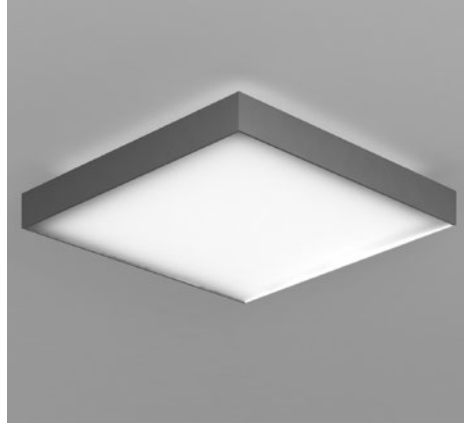

Step

Shallow, square pendant or surface mounted versions in various sizes, with 10% uplight. Even illumination on the satin white lens. Also available in ceiling mount version.

Pendant

Surface

Notes

- ¹Nominal lumens
- ²82 CRI standard / 90 CRI available
- ³Canopy finish matches housing
- ⁴96" clear insulated cable standard

inter•lux

Model 1540 **1540**

Type _____

- P Pendant
- S Surface

Size _____

- 24 24" \square
- 28 28" \square
- 32 32" \square
- 36 36" \square
- Custom

Wattage¹ _____

- 24"
 - L 28W (3733lm)
- 28"
 - L 40W (5333lm)
- 32"
 - L 54W (7200lm)
- 36"
 - L 77W (10267lm)

Diffuser _____

- SW Satin opal acrylic (bottom)
- XX Clear polycarbonate - sanded both sides (top)

Finish³ _____

- 16 Clear anodized aluminum
- 21 Painted white - RAL 9010 matte
- 22 Painted custom color