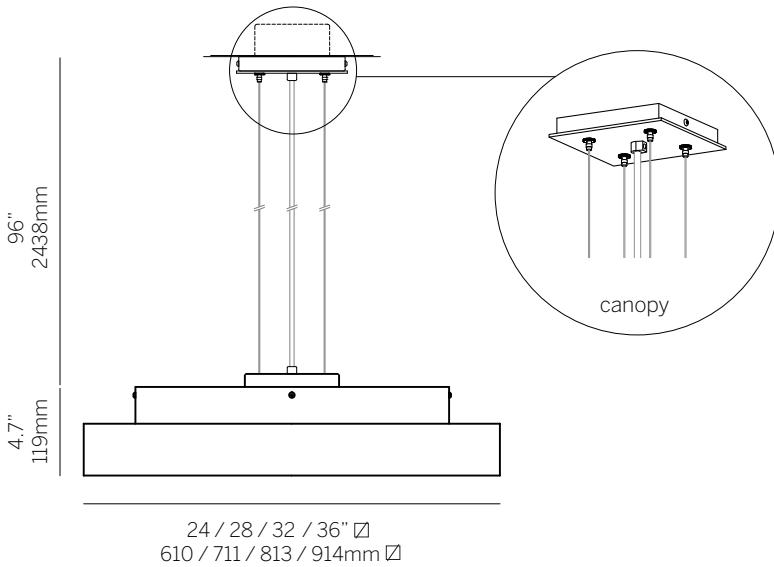

Step

Shallow, square pendant or surface mounted versions in various sizes, with 10% uplight. Even illumination on the satin white lens. Also available in ceiling mount version.

Pendant

Surface

Notes

- ¹Nominal lumens
- ²82 CRI standard / 90 CRI available
- ³Canopy finish matches housing
- ⁴96" clear insulated cable standard

inter•lux

Model 1540 **1540**

Type _____

- P Pendant
- S Surface

Size _____

- 24 24" \square
- 28 28" \square
- 32 32" \square
- 36 36" \square
- Custom

Wattage¹ _____

- 24"
 - L 28W (3733lm)
- 28"
 - L 40W (5333lm)
- 32"
 - L 54W (7200lm)
- 36"
 - L 77W (10267lm)