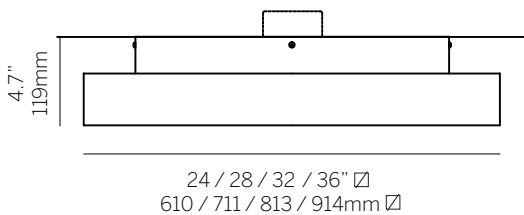

Step

Shallow, square pendant or surface mounted versions in various sizes, with 10% uplight. Even illumination on the satin white lens. Also available in ceiling mount version.

Pendant

Surface

Notes

- ¹Nominal lumens
- ²82 CRI standard / 90 CRI available
- ³Canopy finish matches housing
- ⁴96" clear insulated cable standard

inter•lux

Model 1540 **1540**

Type _____

- P Pendant
- S Surface

Size _____

- 24 24" \square
- 28 28" \square
- 32 32" \square
- 36 36" \square
- Custom

Wattage¹ _____

- 24"
 - L 28W (3733lm)
- 28"
 - L 40W (5333lm)
- 32"
 - L 54W (7200lm)
- 36"
 - L 77W (10267lm)