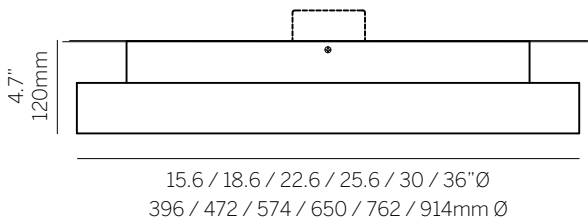

Aura

Suspended and surface mostly direct luminaire with 10% uplight in multiple sizes and lumen packages to illuminate all size spaces.

Pendant

Surface

Notes

- ¹Nominal lumens
- ²82 CRI standard / 90 CRI available
- ³Remote 15", 18", Integral 22", 25", 30", 36"
- ⁴Canopy finish matches housing
- ⁵96" clear insulated cable standard

inter•lux

Model 1520 **1520**

Type

- P Pendant
- S Surface

Size

- 15 15.6" Ø
- 18 18.6" Ø
- 22 22.6" Ø
- 25 25.6" Ø
- 30 30" Ø
- 36 36" Ø
- Custom

Wattage¹

- 15"
 - L 9W (1200lm)
 - M 18W (2229lm)
- 18"
 - L 11W (1467lm)
 - M 22W (2724lm)
- 22"
 - L 15W (2000lm)
 - M 30W (3715lm)
- 25"
 - L 22W (2933lm)
 - M 44W (5449lm)
- 30"
 - L 33W (4400lm)
 - M 66W (8173lm)
- 36"
 - L 56W (7467lm)