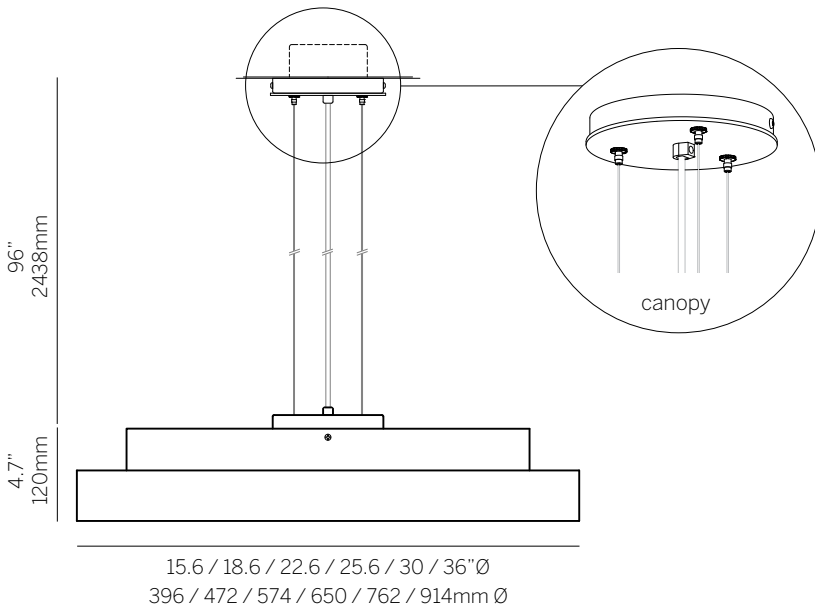

Aura

Suspended and surface mostly direct luminaire with 10% uplight in multiple sizes and lumen packages to illuminate all size spaces.

Pendant

Surface

Notes

- ¹Nominal lumens
- ²82 CRI standard / 90 CRI available
- ³Remote 15", 18", Integral 22", 25", 30", 36"
- ⁴Canopy finish matches housing
- ⁵96" clear insulated cable standard

inter•lux

Model 1520 **1520**

Type

- P Pendant
- S Surface

Size

- 15 15.6" Ø
- 18 18.6" Ø
- 22 22.6" Ø
- 25 25.6" Ø
- 30 30" Ø
- 36 36" Ø
- Custom

Wattage¹

- 15"
 - L 9W (1200lm)
 - M 18W (2229lm)
- 18"
 - L 11W (1467lm)
 - M 22W (2724lm)
- 22"
 - L 15W (2000lm)
 - M 30W (3715lm)
- 25"
 - L 22W (2933lm)
 - M 44W (5449lm)
- 30"
 - L 33W (4400lm)
 - M 66W (8173lm)
- 36"
 - L 56W (7467lm)