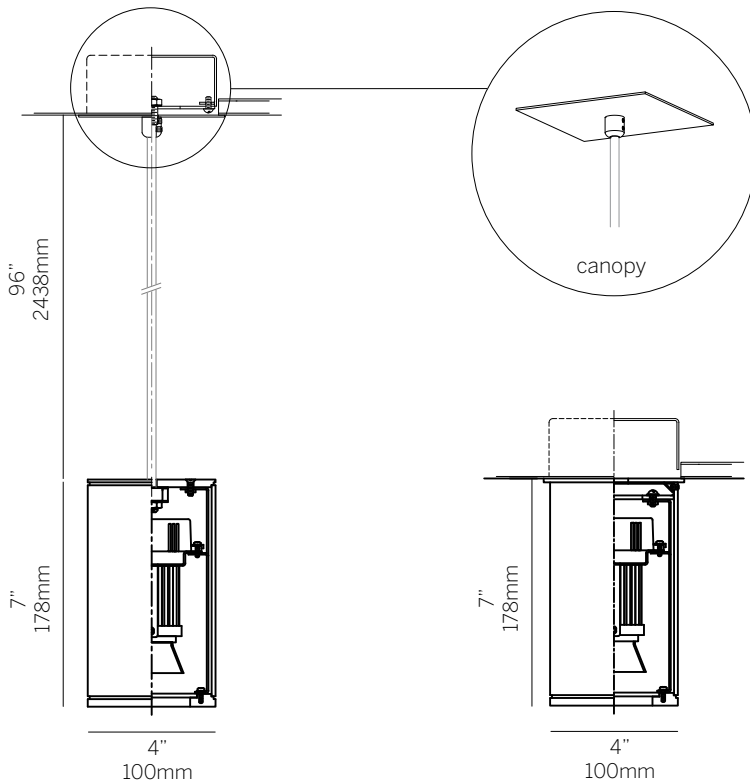

Pendant

Ceiling

Notes

- ¹Nominal lumens
- ²82 CRI standard / 90 CRI available
- ³Canopy finish matches housing
- ⁴96" clear insulated cable standard

For up to date technical information, refer to inter-lux.com/alm

inter-lux.com/alm