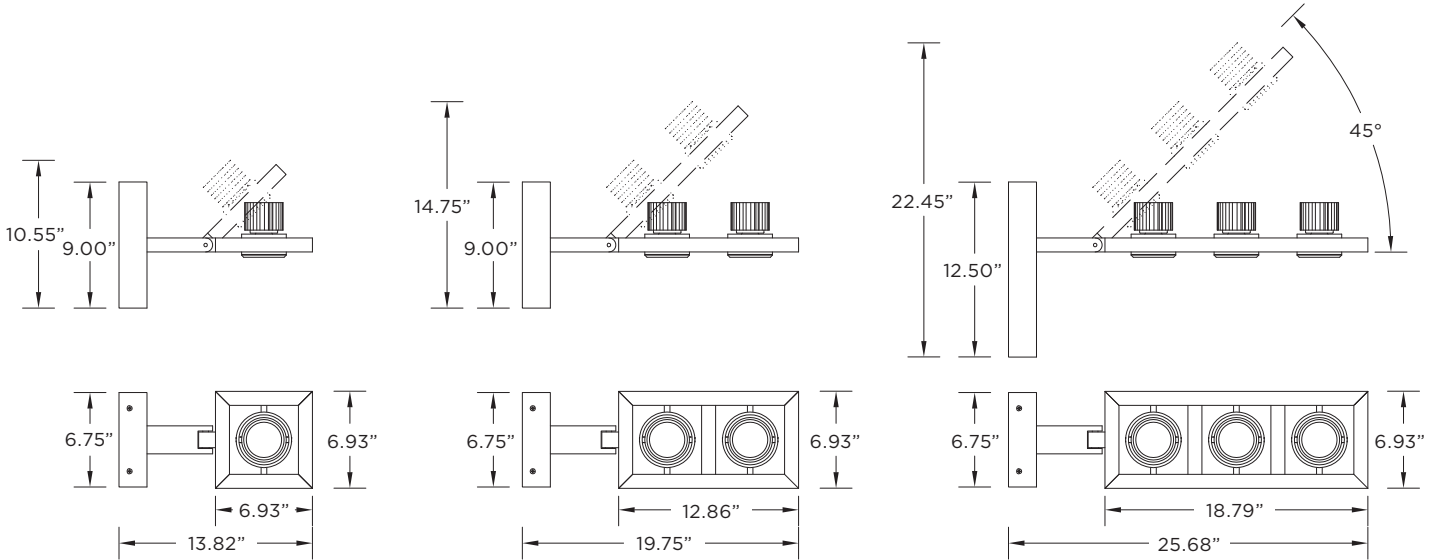

PROJECT

TYPE

DATE

CATALOG #

GIMBAL ADJUSTABILITY: 45° x 35°

ORDERING INFORMATION

CAT. NO	NUMBER OF LAMPS	LUMEN OUTPUT (PER FIXTURE HEAD)	CRI	COLOR TEMP	BEAM ANGLE	VOLTAGE
3G-WIN	1LED - 1 LIGHT	10 - 1000 LUMENS	S80 - 80+ CRI (STANDARD) H90 - 90+ CRI1 H97 - 97+ CRI2	27K - 2700K	20D - 20°	120 - 120V 277 - 277V 347 - 347V (0-10V ONLY)
	2LED - 2 LIGHT	15 - 1500 LUMENS		30K - 3000K	40D - 40°	
	3LED - 3 LIGHT	22 - 2200 LUMENS		35K - 3500K	60D - 60°	
		30 - 3000 LUMENS		40K - 4000K		
		40 - 4000 LUMENS				