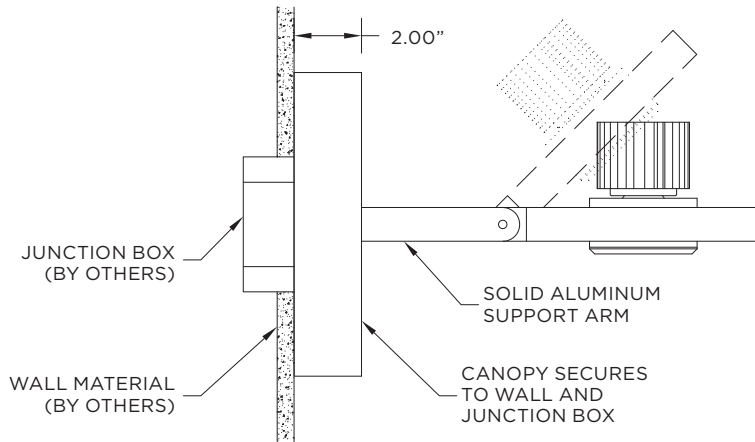

WALL INFORMA

3G-WINLED WALL

1, 2 AND 3 LIGHT - LED

PERFORMANCE CHARTS

80+ CRI (Based on 40° Beam Angle)

LUMEN OUTPUT	SYSTEM WATTS	DELIVERED LUMENS	EFFICACY LM/W
1000 LUMENS	9.8W	982	100.4
1500 LUMENS	13.7W	1375	100.4
2200 LUMENS	20.7W	2079	100.4
3000 LUMENS	32.1W	2738	85.3
4000 LUMENS	37.8W	3853	101.9
DOWNLOAD			

90+ CRI (Based on 40° Beam Angle)

LUMEN OUTPUT	SYSTEM WATTS	DELIVERED LUMENS	EFFICACY LM/W
1000 LUMENS	9.8 W	835	85.4
1500 LUMENS	13.7W	1169	85.4
2200 LUMENS	20.1W	1719	85.4
3000 LUMENS	32.1W	2406	75.0
4000 LUMENS	44.7 W	3409	76.3
DOWNLOAD			

97+ CRI (Based on 40° Beam Angle)

LUMEN OUTPUT	SYSTEM WATTS	DELIVERED LUMENS	EFFICACY LM/W
1000 LUMENS	9.8W	733	75.0
1500 LUMENS	15.6W	1173	75.0
2200 LUMENS	24.2W	1811	75.0
3000 LUMENS	37.2W	2792	75.0
4000LUMENS	N/A	N/A	N/A
DOWNLOAD			

ADDITIONAL IES FILES FOR THIS PRODUCT FOUND [HERE](#)

MOUNTING