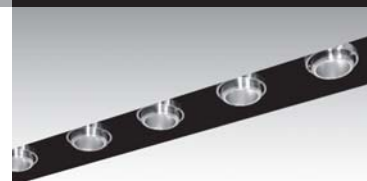

WALL INFORMA

3G-WINLED

WALL

1, 2 AND 3 LIGHT - LED

3G

LIGHTING

Trim

Trimless

Pendant Informa

Countinuous Slots

FEATURES

CONSTRUCTION

- Extruded aluminum frame. Standard clear etched anodized finish
- Wall canopy fabricated in steel. Standard matte silver powder coated finish
- Solid aluminum double gimbals. Adjustable and lockable
- Anodized aluminum reflectors and extruded aluminum heatsinks
- Solid aluminum support arm is adjustable and lockable
- Modified and custom configurations available