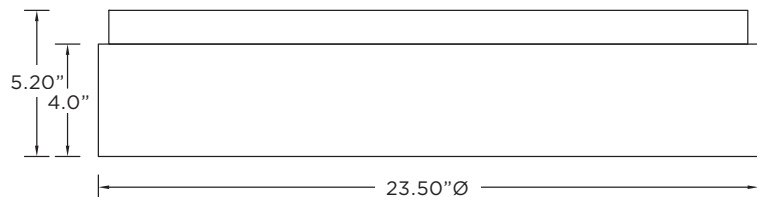

3G

3G-SRU24

LIGHTING 24" RUBO - SURFACE MOUNTED

DRAWINGS AND DIMENSIONS

MOUNTING