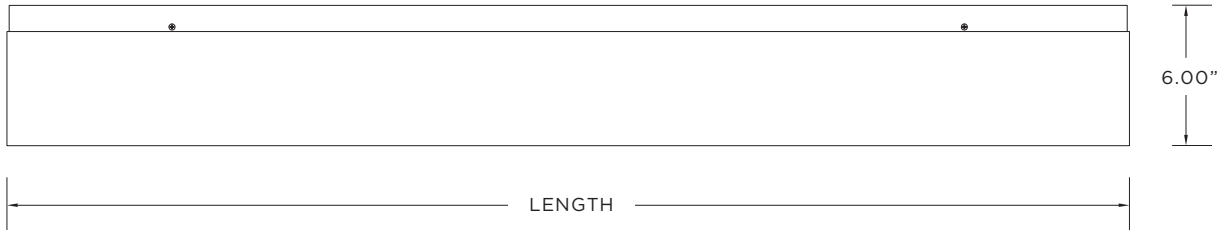

DATE

CATALOG #

ORDERING INFORMATION

CAT. NO	LENGTH	LED SYSTEM	COLOR TEMP	VOLTAGE	DRIVER	FINISH
3G-SLKU6	24 - 24"	L2 - STANDARD OUTPUT	27K - 2700K	120 - 120V	DIM - 0-10V (STANDARD - 100-1%)	WH - WHITE (STANDARD)
	36 - 36"	L4 - HIGH OUTPUT	30K - 3000K	277 - 277V	DHL - LUTRON (3-WIRE - 100-1%)	SV - SILVER
	48 - 48"		35K - 3500K	347 - 347V (0-10V ONLY)	DHL2 - LUTRON (ECOSYSTEM - 100-1%)	
	60 - 60"		40K - 4000K		DALI - DIMMING	
	96 - 94"					
3G-SLKU6						