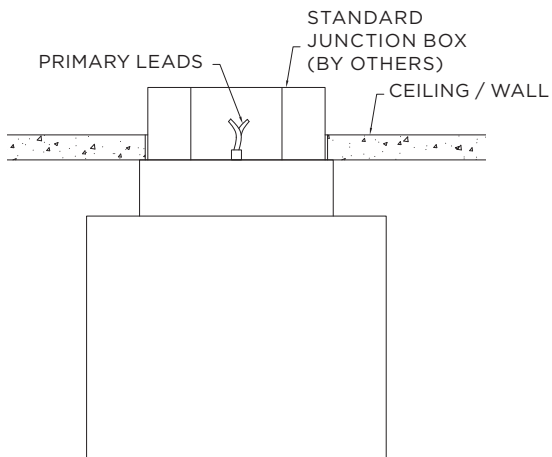

SURFACE LINEAR KUBO

3G-SLKU6
6" SURFACE MOUNTED

3G
LIGHTING

PERFORMANCE CHART (based on 3500K)

LENGTH	LED SYSTEM	SYSTEM WATTS	DELIVERED LUMENS	EFFICACY LM/W	IES FILES
24"	L2 - STANDARD OUTPUT	11W	904	82	DOWNLOAD
	L4 - HIGH OUTPUT	19W	1544	81	DOWNLOAD
36"	L2 - STANDARD OUTPUT	16W	1351	84	DOWNLOAD
	L4 - HIGH OUTPUT	28W	2305	82	DOWNLOAD
48"	L2 - STANDARD OUTPUT	22W	1871	85	DOWNLOAD
	L4 - HIGH OUTPUT	37W	3193	86	DOWNLOAD
60"	L2 - STANDARD OUTPUT	27W	2372	88	DOWNLOAD
	L4 - HIGH OUTPUT	46W	4047	88	DOWNLOAD
94"	L2 - STANDARD OUTPUT	43W	3712	86	DOWNLOAD
	L4 - HIGH OUTPUT	73W	6333	87	DOWNLOAD

MOUNTING

NOTES