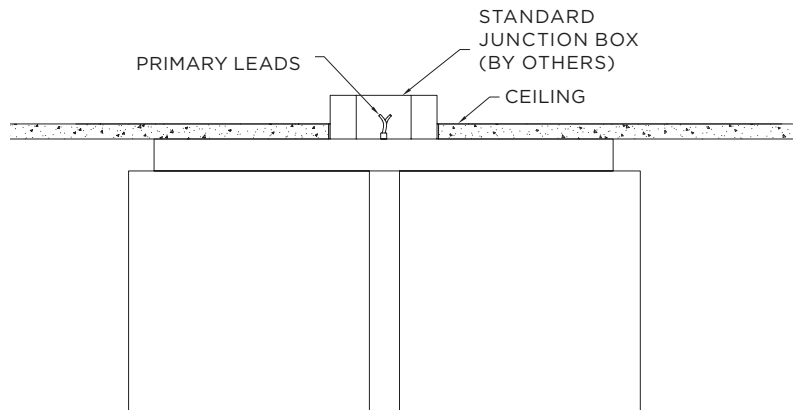

SURFACE KUBO MULTIPLE SQUARE

3G-SKU8-SQ
8" SURFACE

3G
LIGHTING

PERFORMANCE CHART (based on 3500K)

LED SYSTEM	SYSTEM WATTS	DELIVERED LUMENS	EFFICACY LM/W	IES FILES
STANDARD OUTPUT	45W	4599	103	DOWNLOAD
HIGH OUTPUT	60W	6182	103	DOWNLOAD

MOUNTING

NOTES