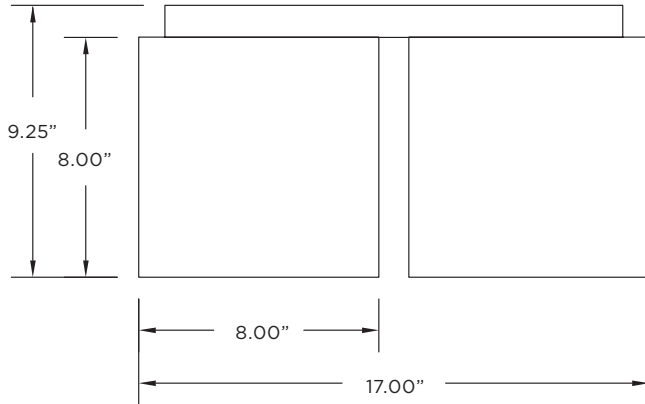

PROJECT

TYPE

DATE

CATALOG #

ORDERING INFORMATION

CAT. NO	LED SYSTEM	COLOR TEMP	VOLTAGE	DRIVER	FINISH
3G-SKU8-SQ	L2 - STANDARD OUTPUT L4 - HIGH OUTPUT	27K - 2700K	120 - 120V	DIM - 0-10V (STANDARD 100-1%) DHL - LUTRON (3-WIRE-100-1%) DHL2 - LUTRON (ECOSYSTEM-100-1%) DALI - DALI (100-1%)	WH - WHITE (STANDARD) SV - SILVER
		30K - 3000K	277 - 277V		
		35K - 3500K	347 - 347V (0-10V ONLY)		
		40K - 4000K			

3G-SKU8-SQ					

ORDERING EXAMPLE   **3G-SKU8-SQ-L2-35K-120-DIM-WH**

Copyright 2016 3G Lighting
P: 905-850-2305 F: 905-851-6490 | TF: 888-448-0440
3G reserves the right to change, without notice, specifications or materials for product improvement.