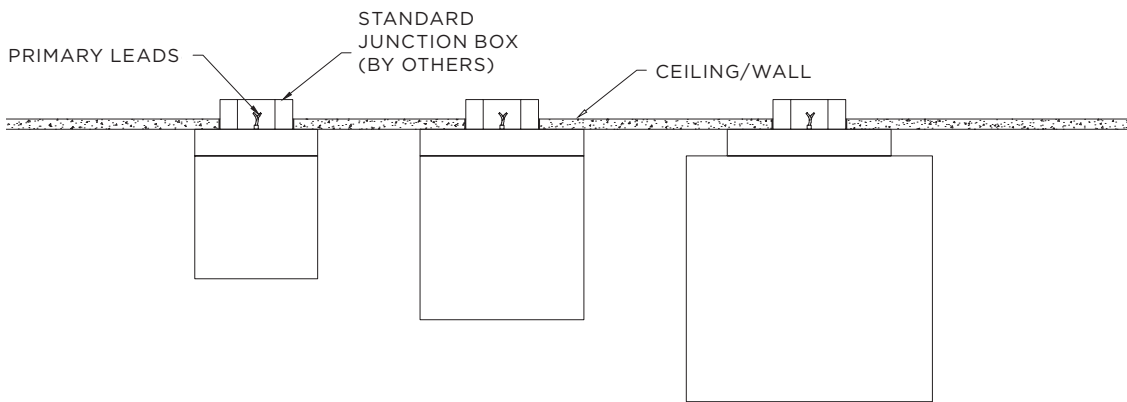

SURFACE KUBO SINGLE

3G-SKU
6", 8", 12" SURFACE MOUNTED

PERFORMANCE CHART (based on 3500K)

SIZE	LED SYSTEM	SYSTEM WATTS	DELIVERED LUMENS	EFFICACY LM/W	IES FILES
6"	STANDARD OUTPUT	5.1W	460	90	DOWNLOAD
	HIGH OUTPUT	11W	865	79	DOWNLOAD
8"	STANDARD OUTPUT	11.5W	652	57	DOWNLOAD
	HIGH OUTPUT	16.7W	856	51	DOWNLOAD
12"	STANDARD OUTPUT	11.5W	670	59	DOWNLOAD
	HIGH OUTPUT	16.7W	878	53	DOWNLOAD

MOUNTING

NOTES