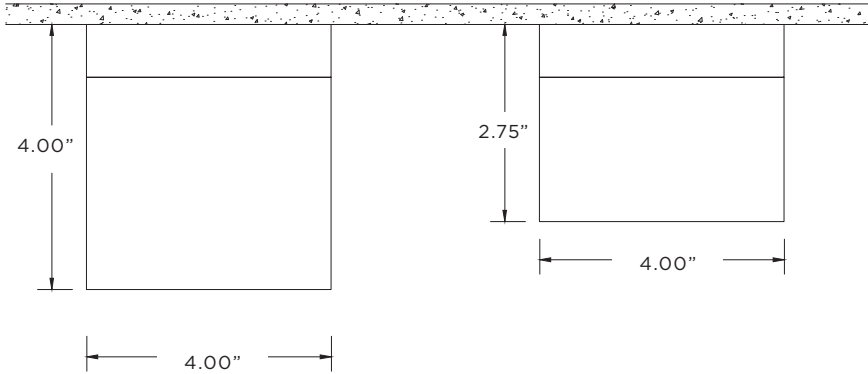

DATE

CATALOG #

NOTE:

1. RECOMMENDED CABLE SIZE IS 14AWG (.823MM2 CSA),
2. MAXIMUM CABLE RUN FROM POWER SUPPLY TO LAST FIXTURE: 32 FEET
3. USE EXTREME CAUTION WHEN WIRING THE FIXTURE. REVERSING THE POLARITY MAY DAMAGE THE FIXTURE
4. REMOTE ELECTRICAL ENCLOSURE C/W 120/277V DIMMABLE DRIVE (0-10V, 100-1%)