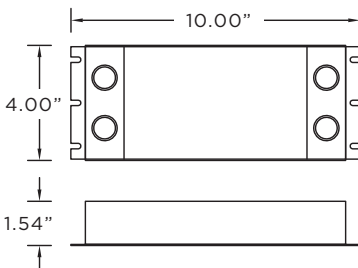

*PLEASE CONSULT 3G FOR CUSTOM CONFIGURATIONS

ORDERING INFORMATION

CAT. NO	SIZE	LED SYSTEM	COLOR TEMP	VOLTAGE	DRIVER (SUPPLIED WITH REMOTE ENCLOSURE)	FINISH
3G-SKU	401 - 4"	L2 - STANDARD OUTPUT	27K - 2700K	120 - 120V	DIM - 0-10V (STANDARD 100-1%)	WH - WHITE (STANDARD)
	401S - 4" SHORT	L4 - HIGH OUTPUT	30K - 3000K	277 - 277V	DHL - LUTRON (3-WIRE - 100-1%)	SV - SILVER
			35K - 3500K	347 - 347V (0-10V ONLY)	DHL2 - LUTRON (ECOSYSTEM - 100-1%)	
			40K - 4000K		DALI - DALI (100-1%)	

3G-SKU

ORDERING EXAMPLE

3G-SKU401-L2-30K-120-DIM-WH

Copyright 2016 3G Lighting
P: 905-850-2305 F: 905-851-6490 | TF: 888-448-0440
3G reserves the right to change, without notice, specifications or materials for product improvement.

MADE IN NORTH AMERICA
ARRA COMPLIANT