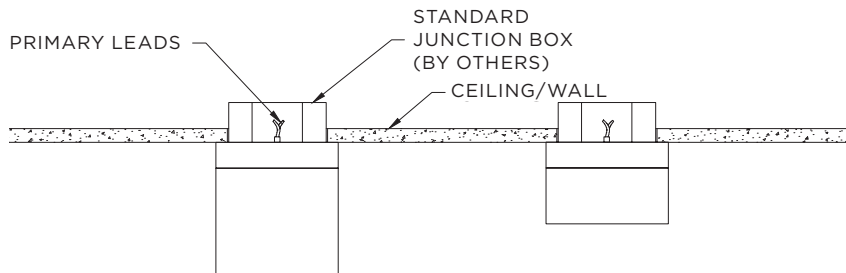

SURFACE KUBO SINGLE

3G-SKU
4" & 4" SHORT

3G
LIGHTING

PERFORMANCE CHART (based on 3500K)

SIZE	LED SYSTEM	SYSTEM WATTS	DELIVERED LUMENS	EFFICACY LM/W	IES FILES
4"	STANDARD OUTPUT	5.1W	460	90	DOWNLOAD DOWNLOAD
	HIGH OUTPUT	11W	865	79	
4" SHORT	STANDARD OUTPUT	11.5W	652	57	DOWNLOAD DOWNLOAD
	HIGH OUTPUT	16.7W	856	51	

P E N D I N G

MOUNTING

NOTES