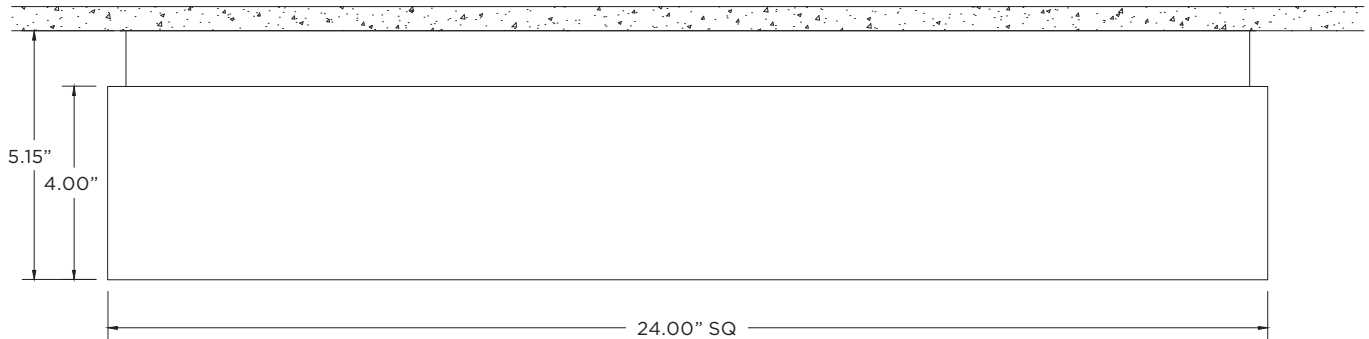

PROJECT

TYPE

DATE

CATALOG #

ORDERING INFORMATION

CAT. NO	LED SYSTEM	COLOR TEMP	VOLTAGE	DRIVER	FINISH	OPTIONS
3G-SKU2401	L2 - STANDARD OUTPUT L4 - HIGH OUTPUT Consult 3G for custom outputs	27K - 2700K	120 - 120V	DIM - 0-10V (STANDARD 100-1%)	WH - WHITE (STANDARD) SV - SILVER	EM - EMERGENCY BATTERY
		30K - 3000K	277 - 277V	DHL - LUTRON (3-WIRE - 100-1%)		
		35K - 3500K	347 - 347V (0-10V ONLY)	DHL2 - LUTRON (ECOSYSTEM - 100-1%)		
		40K - 4000K		DALI - DALI (100-1%)		

3G-SKU2401

ORDERING EXAMPLE

3G-SKU2401-L2-30K-120-DIM-WH

Copyright 2016 3G Lighting
P: 905-850-2305 F: 905-851-6490 | TF: 888-448-0440
3G reserves the right to change, without notice, specifications or materials for product improvement.

MADE IN NORTH AMERICA
ARRA COMPLIANT