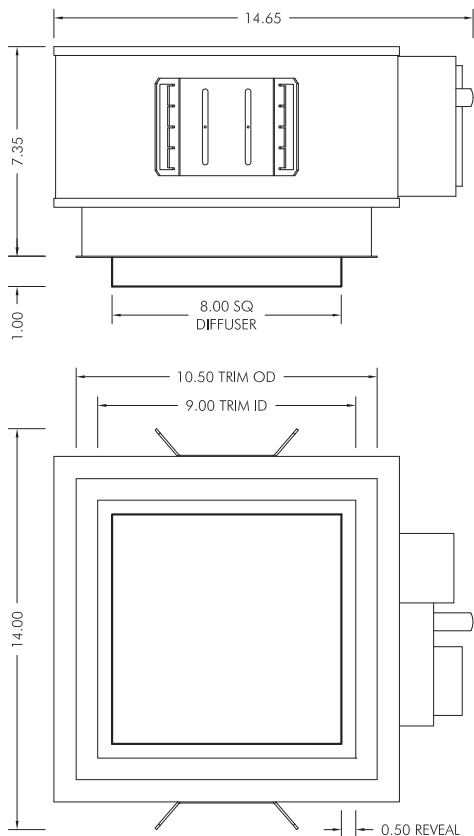

PROJECT

TYPE

DATE

CATALOG #

TRIM DETAIL

TRIMLESS DETAIL

LED COLOR CHANGING (PG. 452)

- COLOR CHANGING LED (LEDCC) MODELS MUST BE CONNECTED TO A 3G 24V LED CONTROLLER
- CONSULT FACTORY FOR CUSTOM CONFIGURATIONS

TRIM

TRIMLESS

ORDERING INFORMATION

CAT. NO	LAMP SOURCE (SELECT ONE)		LED COLOR TEMPERATURE	VOLTAGE	BALLAST / DRIVER	FLANGE TYPE
	COMPACT FLUORESCENT	LED				
3G-RKU801	18CFL - 18W CFL TRIPLE TUBE	12LED - 12W WHITE	30K - 3000K (LED)	120 - 120V	E - ELECTRONIC	XTR - TRIMLESS
	26CFL - 26W CFL TRIPLE TUBE	LEDX - SINGLE COLOR	35K - 3500K (LED)	277 - 277V	DIM - DIMMING (SPECIFY)	WT - WHITE TRIM
		LEDCC - COLOR CHANGING		347 - 347V (CFL ONLY)	DHL - DIMMING (LUTRON HI-LUME 3D®) DECO - DIMMING (LUTRON ECO SYSTEM®) RMT - REMOTE (LEDCC ONLY)	
NOTE: Dimming available for CFL and LEDW only Dimming not available for 347V						

3G-RKU801

ORDERING EXAMPLE 3G-RKU801-26CFL-120-E-XTR