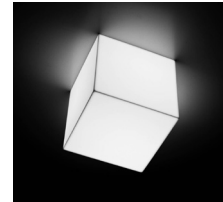

Recessed Kubo: Square and linear architectural recessed luminaires featuring white sandblasted acrylic diffusers that are fabricated with mitered corners. The acrylic is fully saturated with various lamp sources including compact fluorescent, white LED, static colors, and color changing LEDs. The acrylic diffuser protrudes 1" below the ceiling plane with a 1/2" reveal creating a unique glow.

8" SINGLE TRIM

8" SINGLE TRIMLESS

FAMILY LUMINAIRE

Single Kubo

Linear Kubo

Pendant Kubo

Recessed Linia

CONSTRUCTION

- New construction housing and electrical enclosure constructed in cold rolled steel and powder coated matte white
- White sandblasted acrylic diffuser fabricated with mitered corners
- Trimless model features an aluminum mudding flange with a unique 1/2" inner reveal that emulates drywall to create a perfect looking cut-out every time
- Trim model features a 3/4" removable trim assembly with an inner sleeve to conceal hardware
- Acrylic diffuser protrudes 1" below the ceiling plane and features a 1/2" reveal creating a unique glow
- A ceiling thickness of 1/2" to 1 1/2" can be accommodated