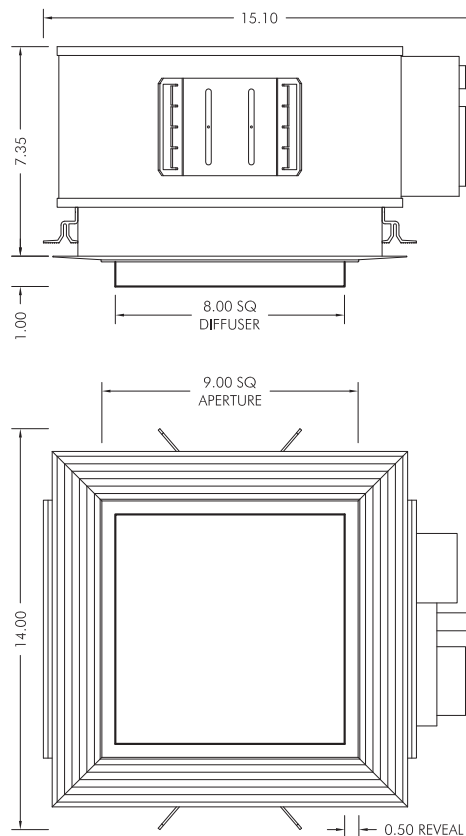

TRIMLESS

ORDERING INFORMATION

CAT. NO	LAMP SOURCE (SELECT ONE)		LED COLOR TEMPERATURE	VOLTAGE	BALLAST / DRIVER	FLANGE TYPE
	COMPACT FLUORESCENT	LED				
3G-RKU801	18CFL - 18W CFL TRIPLE TUBE	12LED - 12W WHITE	30K - 3000K (LED)	120 - 120V	E - ELECTRONIC	XTR - TRIMLESS
	26CFL - 26W CFL TRIPLE TUBE	LEDX - SINGLE COLOR	35K - 3500K (LED)	277 - 277V	DIM - DIMMING (SPECIFY)	WT - WHITE TRIM
		LEDCC - COLOR CHANGING		347 - 347V (CFL ONLY)	DHL - DIMMING (LUTRON HI-LUME 3D®) DECO - DIMMING (LUTRON ECO SYSTEM®) RMT - REMOTE (LEDCC ONLY)	
NOTE: Dimming available for CFL and LEDW only Dimming not available for 347V						

3G-RKU801

ORDERING EXAMPLE 3G-RKU801-26CFL-120-E-XTR