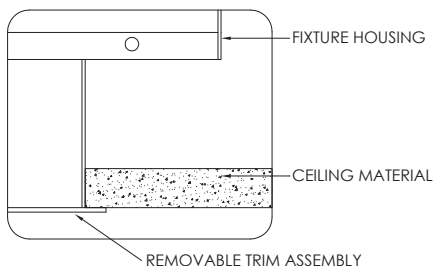

- New construction housing and electrical enclosure constructed in cold rolled steel and powder coated matte white
- White sandblasted acrylic diffuser fabricated with mitered corners
- Trimless model features an aluminum mudding flange with a unique 1/2" inner reveal that emulates drywall to create a perfect looking cut-out every time
- Trim model features a 3/4" removable trim assembly with an inner sleeve to conceal hardware
- Acrylic diffuser protrudes 1" below the ceiling plane and features a 1/2" reveal creating a unique glow
- A ceiling thickness of 1/2" to 1 1/2" can be accommodated

MOUNTING

- Suitable for drywall, acoustic, wood, and various architectural ceilings
- Butterfly brackets and C Channel bars included

PROJECT

TYPE

DATE

CATALOG #

TRIM DETAIL

TRIMLESS DETAIL