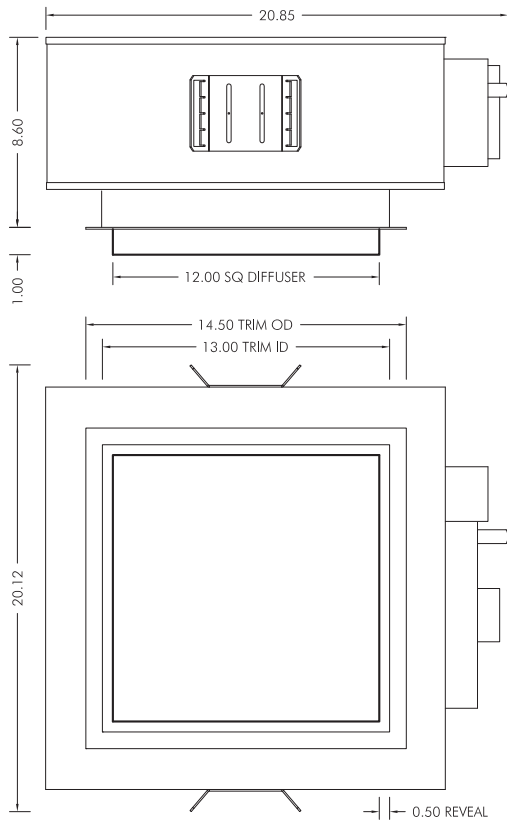

PROJECT

TYPE

DATE

CATALOG #

TRIM DETAIL

TRIMLESS DETAIL

LED COLOR CHANGING (PG. 452)

- COLOR CHANGING LED (LEDCC) MODELS MUST BE CONNECTED TO A 3G 24V LED CONTROLLER
- CONSULT FACTORY FOR CUSTOM CONFIGURATIONS

TRIM

TRIMLESS

ORDERING INFORMATION

CAT. NO	LAMP SOURCE (SELECT ONE)		LED COLOR TEMPERATURE	VOLTAGE	BALLAST / DRIVER	FLANGE TYPE
	COMPACT FLUORESCENT	LED				
3G-RKU1201	32CFL - 32W CFL TRIPLE TUBE	19LED - 19W WHITE	30K - 3000K (LED)	120 - 120V	E - ELECTRONIC	XTR - TRIMLESS
	42CFL - 42W CFL TRIPLE TUBE	LEDX - SINGLE COLOR LEDCC - COLOR CHANGING	35K - 3500K (LED)	277 - 277V 347 - 347V (CFL ONLY)	DIM - DIMMING (SPECIFY) DHL - DIMMING (LUTRON HI-LUME 3D®) DECO - DIMMING (LUTRON ECO SYSTEM®) RMT - REMOTE (LEDCC ONLY)	WT - WHITE TRIM

NOTE:
Dimming available for CFL and LEDW only
Dimming not available for 347V

3G-RKU1201

ORDERING EXAMPLE 3G-RKU1201-32CFL-120-E-XTR