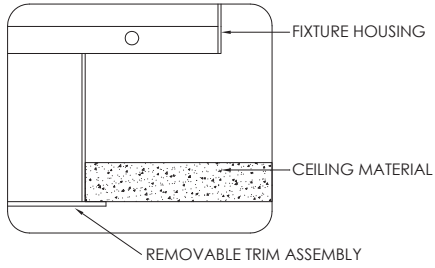

- New construction housing and electrical enclosure constructed in cold rolled steel and powder coated matte white
- White sandblasted acrylic diffuser fabricated with mitered corners
- Trimless model features an aluminum mudding flange with a unique 1/2" inner reveal that emulates drywall to create a perfect looking cut-out every time
- Trim model features a 3/4" removable trim assembly with an inner sleeve to conceal hardware
- Acrylic diffuser protrudes 1" below the ceiling plane and features a 1/2" reveal creating a unique glow
- A ceiling thickness of 1/2" to 1 1/2" can be accommodated

MOUNTING

- Suitable for drywall, acoustic, wood, and various architectural ceilings
- Butterfly brackets and C Channel bars included

PROJECT

TYPE

DATE

CATALOG #

TRIM DETAIL

TRIMLESS DETAIL