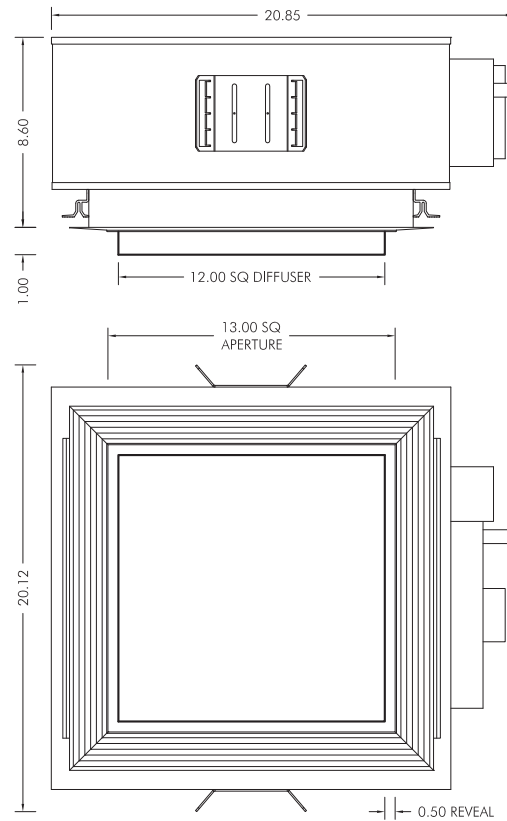

TRIMLESS

ORDERING INFORMATION

CAT. NO	LAMP SOURCE (SELECT ONE)		LED COLOR TEMPERATURE	VOLTAGE	BALLAST / DRIVER	FLANGE TYPE
	COMPACT FLUORESCENT	LED				
3G-RKU1201	32CFL - 32W CFL TRIPLE TUBE	19LED - 19W WHITE	30K - 3000K (LED)	120 - 120V	E - ELECTRONIC	XTR - TRIMLESS
	42CFL - 42W CFL TRIPLE TUBE	LEDX - SINGLE COLOR LEDCC - COLOR CHANGING	35K - 3500K (LED)	277 - 277V 347 - 347V (CFL ONLY)	DIM - DIMMING (SPECIFY) DHL - DIMMING (LUTRON HI-LUME 3D®) DECO - DIMMING (LUTRON ECO SYSTEM®) RMT - REMOTE (LEDCC ONLY)	WT - WHITE TRIM

NOTE:
Dimming available for CFL and LEDW only
Dimming not available for 347V

3G-RKU1201

ORDERING EXAMPLE 3G-RKU1201-32CFL-120-E-XTR