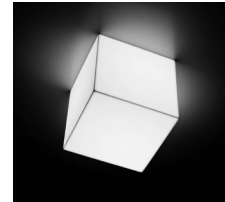

Recessed Kubo: Square and linear architectural recessed luminaires featuring white sandblasted acrylic diffusers that are fabricated with mitered corners. The acrylic is fully saturated with various lamp sources including compact fluorescent, white LED, static colors, and color changing LEDs. The acrylic diffuser protrudes 1" below the ceiling plane with a 1/2" reveal creating a unique glow.

12" SINGLE TRIM

12" SINGLE TRIMLESS

FAMILY LUMINAIRE

Single Kubo

Linear Kubo

Pendant Kubo

Recessed Linia

CONSTRUCTION

- New construction housing and electrical enclosure constructed in cold rolled steel and powder coated matte white
- White sandblasted acrylic diffuser fabricated with mitered corners
- Trimless model features an aluminum mudding flange with a unique 1/2" inner reveal that emulates drywall to create a perfect looking cut-out every time
- Trim model features a 3/4" removable trim assembly with an inner sleeve to conceal hardware
- Acrylic diffuser protrudes 1" below the ceiling plane and features a 1/2" reveal creating a unique glow
- A ceiling thickness of 1/2" to 1 1/2" can be accommodated