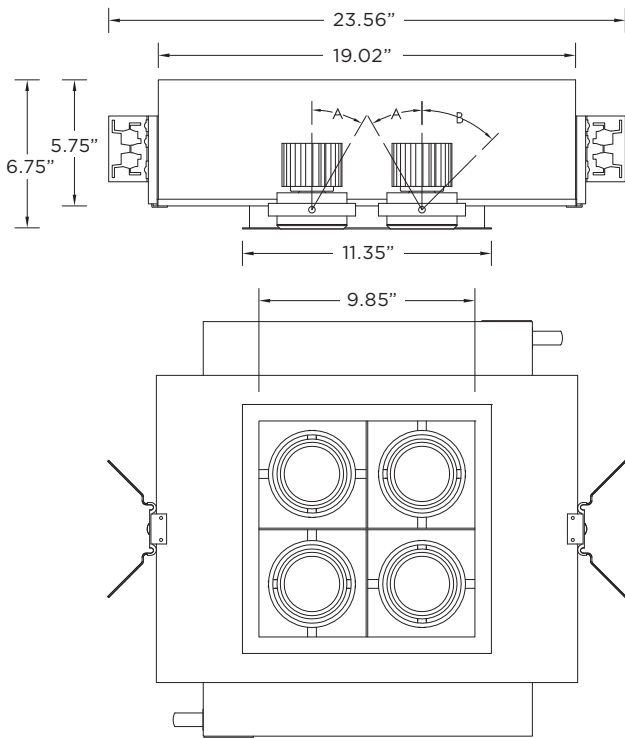

3G

3G-RC4SQ

LIGHTING 4 LIGHT SQUARE MADISON - TRIM & TRIMLESS

TRIM HOUSING