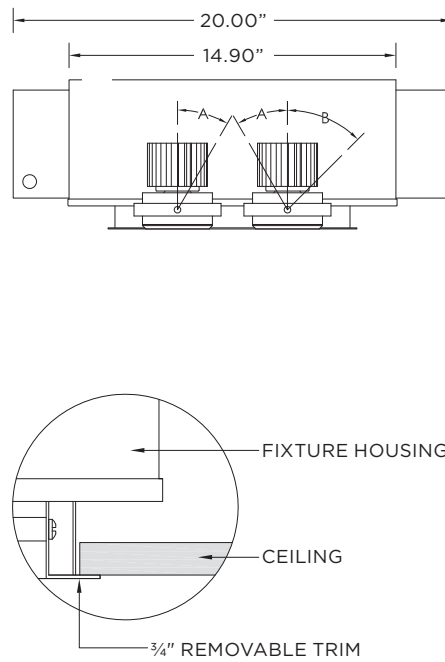

3G

3G-RC4SQ

LIGHTING 4 LIGHT SQUARE MADISON - TRIM & TRIMLESS

TRIM HOUSING