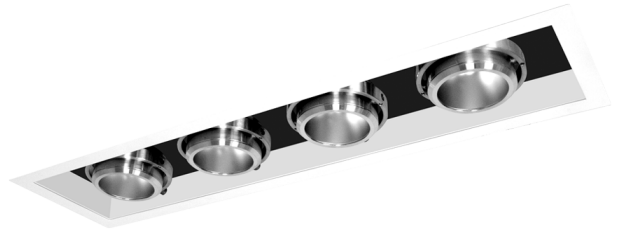

3G-RC4

4 LIGHT MADISON
TRIM & TRIMLESS

New construction and IC housing options available
 Trim fixture designed to conceal internal hardware
 Trimless fixture features a proprietary aluminum mudding flange
 Machined aluminum double gimbals. Adjustable and lockable
 Regressed LED source for enhanced glare control
 Lumen range of 1000lm to 5000lm (80+, 90+, and 97+ CRI options)
 1% dimming standard with several integral driver options

TRIM

Features a 3/4" removable trim assembly designed to conceal inner hardware

TRIMLESS

Aluminum mudding flange features a unique reveal that emulates drywall

Integral aluminum blocking support provided to ensure fixture is properly secured within ceiling structure