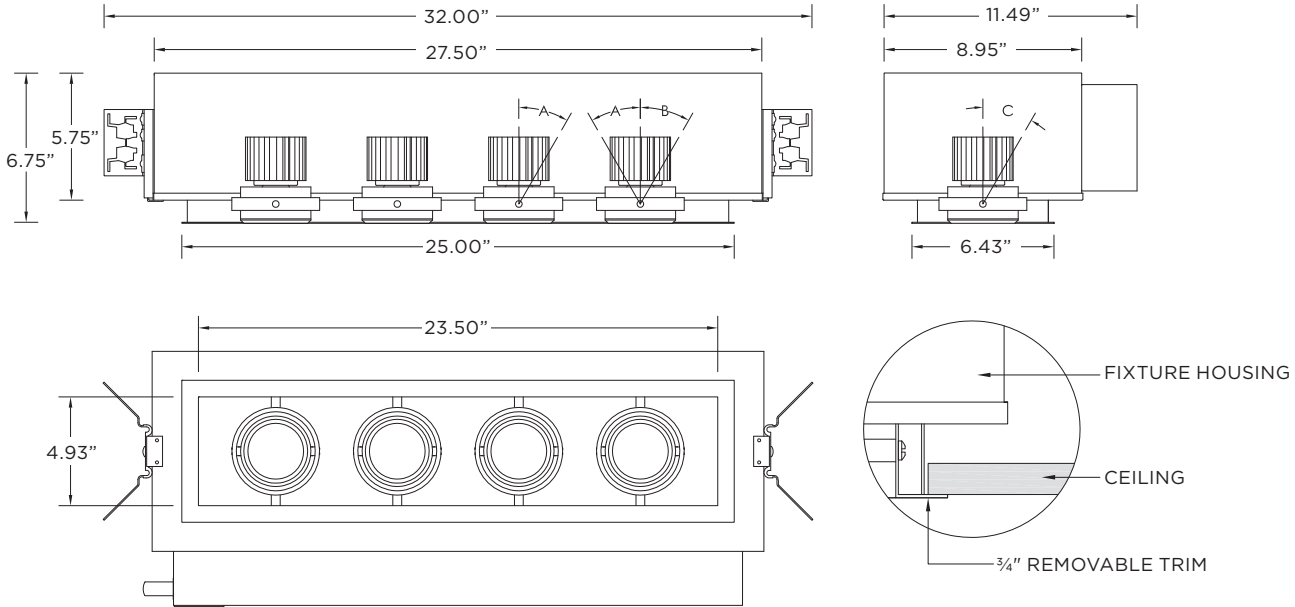

TRIM HOUSING

- **NC** - New Construction (Non-IC)
- **IC** - IC Housing (2200lm max)
- **CP** - Chicago Plenum Housing