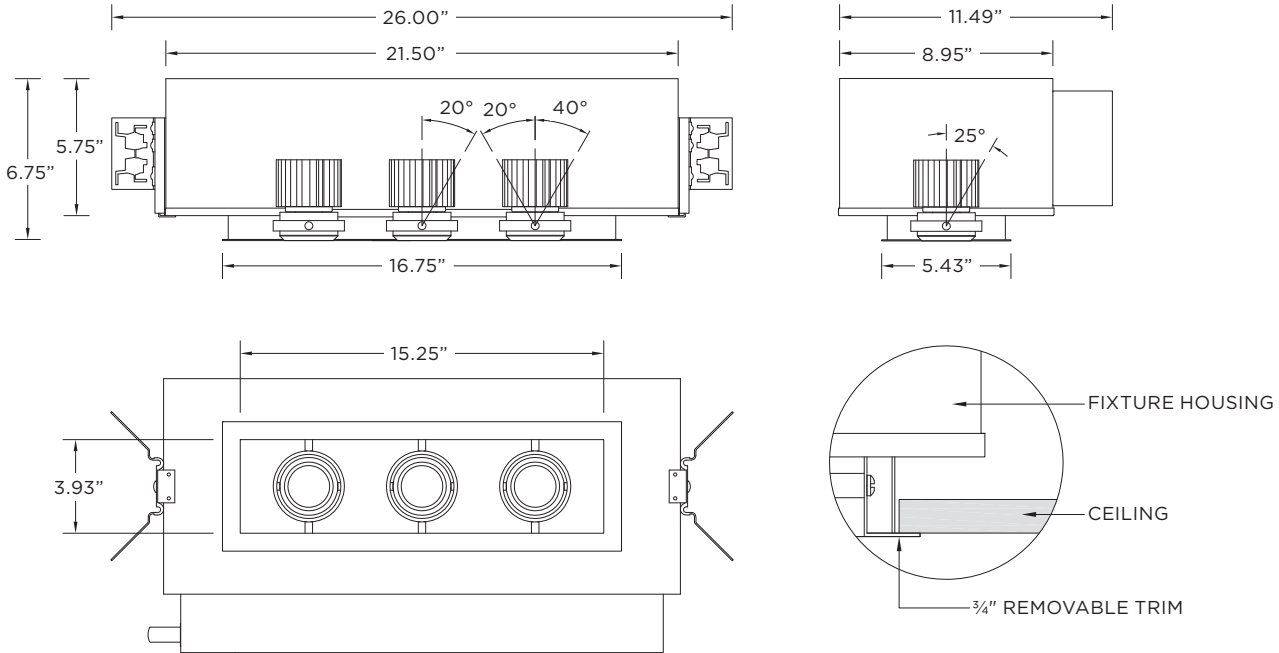

TRIM HOUSING

- **NC** - New Construction (Non-IC)
- **IC** - IC Housing
- **CP** - Chicago Plenum Housing