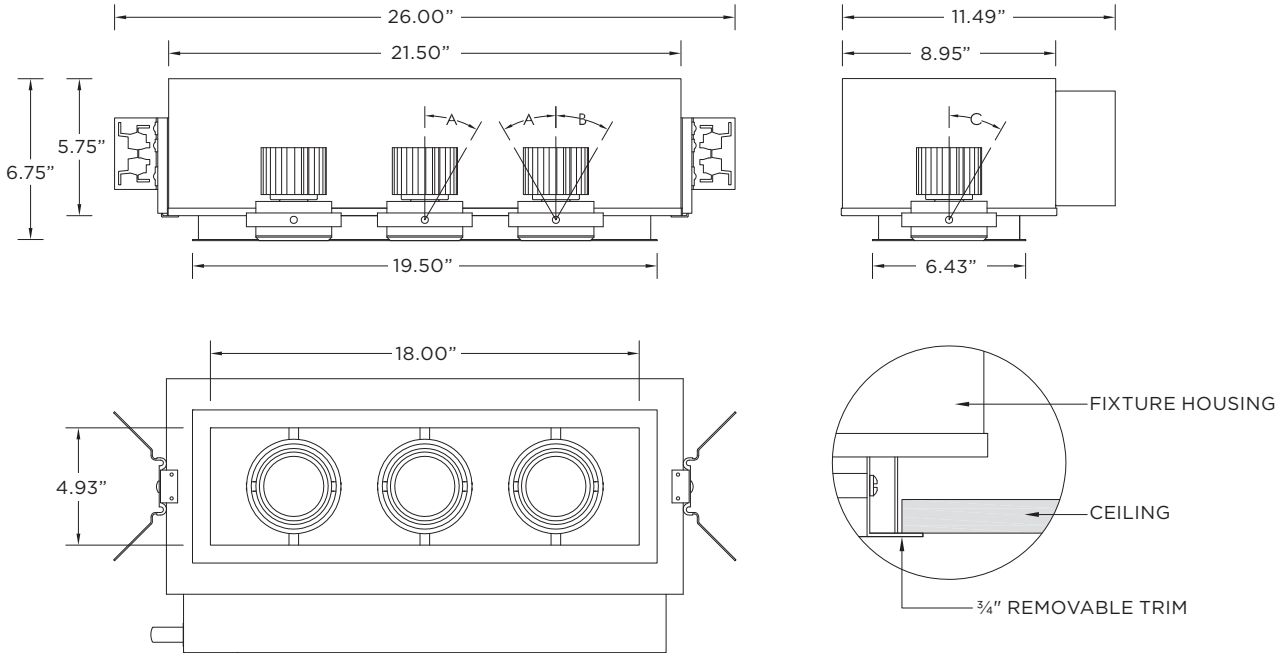

TRIM HOUSING

- **NC** - New Construction (Non-IC)
- **IC** - IC Housing (2200lm max)
- **CP** - Chicago Plenum Housing