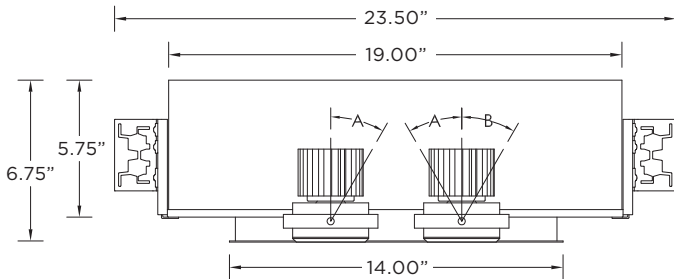

TRIM HOUSING

- **NC** - New Construction (Non-IC)
- **IC** - IC Housing (2200lm max)
- **CP** - Chicago Plenum Housing