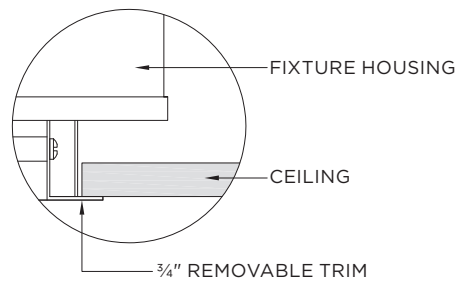

Trimless fixture designed for use in drywall, mud-in ceiling applications

Butterfly brackets compatible with 1/2" x 1/2" channel, 1/2", 5/8", 3/4" bar hanger, 1/2" EMT, and furring strips (supplied by others)

Ambient temperature at fixture should not exceed 25°C

TRIM HOUSING

- NC** - New Construction (Non-IC)
- IC** - IC Housing (2200lm max)
- CP** - Chicago Plenum Housing

TRIMLESS HOUSING

- NC** - New Construction (Non-IC)
- IC** - IC Housing (2200lm max)
- CP** - Chicago Plenum Housing