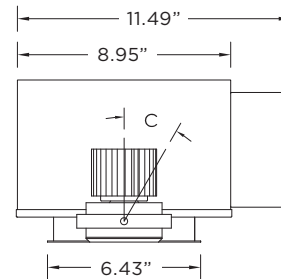

TRIM HOUSING

- **NC** - New Construction (Non-IC)
- **IC** - IC Housing (2200lm max)
- **CP** - Chicago Plenum Housing