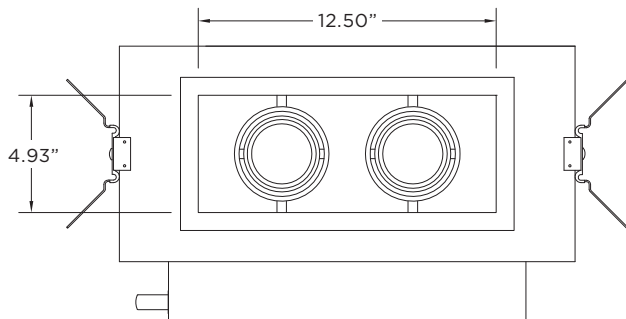

TRIM HOUSING

- **NC** - New Construction (Non-IC)
- **IC** - IC Housing (2200lm max)
- **CP** - Chicago Plenum Housing