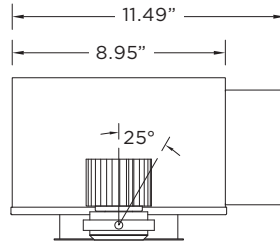

TRIM HOUSING OPTIONS

- **NC** - New Construction (Non-IC)
- **IC** - IC Housing
- **CP** - Chicago Plenum Housing