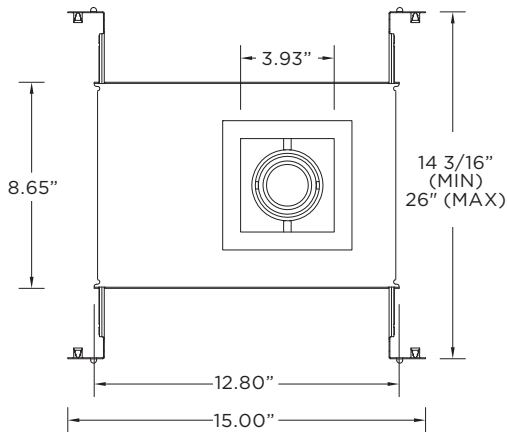

SH - Shallow Housing (IC Rated)