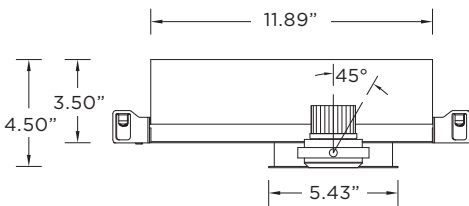

SH - Shallow Housing (IC Rated)