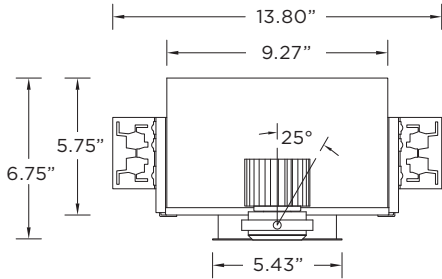

TRIM HOUSING OPTIONS

- **NC** - New Construction (Non-IC)
- **IC** - IC Housing
- **CP** - Chicago Plenum Housing