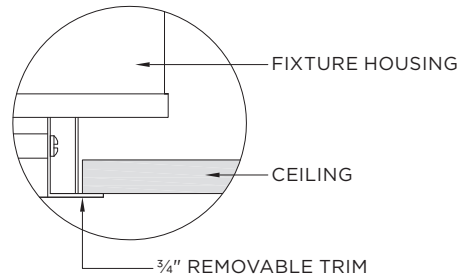

MOUNTING

Trim fixture designed for use in drywall, wood, acoustic ceiling tiles, and other architectural ceiling materials
Trimless fixture designed for use in drywall, mud-in ceiling applications
Butterfly brackets compatible with 1/2" x 1/2" channel, 1/2", 5/8", 3/4" bar hanger, 1/2" EMT, and furring strips (supplied by others)

TRIM HOUSING OPTIONS

- NC** - New Construction (Non-IC)
- IC** - IC Housing
- CP** - Chicago Plenum Housing

SH - Shallow Housing (IC Rated)

TRIMLESS HOUSING OPTIONS

- NC** - New Construction (Non-IC)
- IC** - IC Housing
- CP** - Chicago Plenum Housing