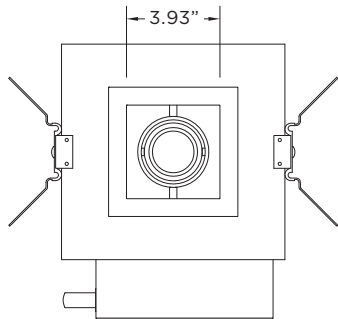

TRIM HOUSING OPTIONS

- **NC** - New Construction (Non-IC)
- **IC** - IC Housing
- **CP** - Chicago Plenum Housing