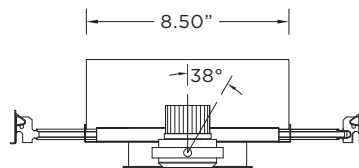

SH - Shallow Housing (IC Rated)