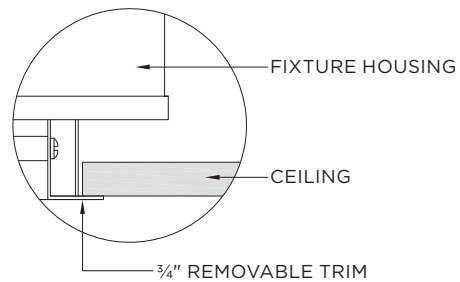

MOUNTING

Trim fixture designed for use in drywall, wood, acoustic ceiling tiles, and other architectural ceiling materials
Trimless fixture designed for use in drywall, mud-in ceiling applications
Butterfly brackets compatible with 1/2" x 1/2" channel, 1/2", 5/8", 3/4" bar hanger, 1/2" EMT, and furring strips (supplied by others)

TRIM HOUSING OPTIONS

- NC** - New Construction (Non-IC)
- IC** - IC Housing
- CP** - Chicago Plenum Housing

SH - Shallow Housing (IC Rated)

TRIMLESS HOUSING OPTIONS

- NC** - New Construction (Non-IC)
- IC** - IC Housing
- CP** - Chicago Plenum Housing