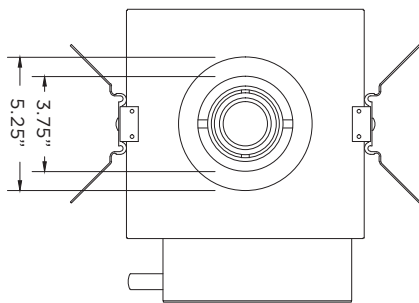

PROJECT

TYPE

DATE

CATALOG #

ORDERING INFORMATION

CAT. NO	LUMEN OUTPUT	CRI	COLOR TEMP	BEAM ANGLE	VOLTAGE
3G-RC150-4RD	10 - 1000 LUMENS	S80 - 80+CRI (STANDARD)	27K - 2700K	20D - 20°	120 - 120V
	15 - 1500 LUMENS	H90 - 90+ CRI	30K - 3000K	40D - 40°	277 - 277V
		H97 - 97+ CRI	35K - 3500K	60D - 60°	347 - 347V (0-10V ONLY)
			40K - 4000K		

3G-RC150-4RD					

DRIVER	TRIM FINISH	GIMBAL FINISH	HOUSING INTERIOR	OPTIONS
DIM - 0-10V (STANDARD 100%-1) DHL2 - LUTRON (ECO SYSTEM 100-1%) DALI - DALI (100-1%) LE10 - FORWARD PHASE (100-10%) LE - FORWARD PHASE (100-1%)	WT - WHITE TRIM (STANDARD) ST - SILVER TRIM BT - BLACK TRIM	NG - NATURAL ALUMINUM (STANDARD) BG - BLACK WG - WHITE	BK - BLACK	CP - CHICAGO PLENUM BH - BAR HANGERS SF16 - SOFTENING LENS LS16 - LINEAR SPREAD HXB16 - BLACK HEXELL LOUVER
Maximum 2 optical accessories. See optical accessories page for more options				

			BK	

ORDERING EXAMPLE: **3G-RC150-4RD-15-S80-30K-40D-120-DIM-WT-NG-BK**

Copyright 2016 3G Lighting.
P: 905-850-2305 F: 905-851-6490 | TF: 888-448-0440
3G reserves the right to change, without notice, specifications or materials for product improvement.