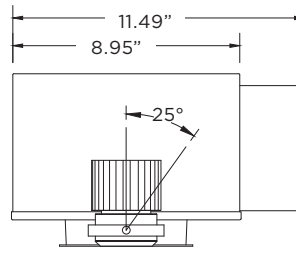

PROJECT

TYPE

DATE

CATALOG #

ORDERING INFORMATION

CAT. NO	LUMEN OUTPUT	CRI	COLOR TEMP	BEAM ANGLE	VOLTAGE
3G-RC150-4RD	10 - 1000 LUMENS	S80 - 80+CRI (STANDARD)	27K - 2700K	20D - 20°	120 - 120V
	15 - 1500 LUMENS	H90 - 90+ CRI	30K - 3000K	40D - 40°	277 - 277V
		H97 - 97+ CRI	35K - 3500K	60D - 60°	347 - 347V (0-10V ONLY)
			40K - 4000K		

3G-RC150-4RD					

DRIVER	TRIM FINISH	GIMBAL FINISH	HOUSING INTERIOR	OPTIONS
DIM - 0-10V (STANDARD 100%-1) DHL2 - LUTRON (ECO SYSTEM 100-1%) DALI - DALI (100-1%) LE10 - FORWARD PHASE (100-10%) LE - FORWARD PHASE (100-1%)	WT - WHITE TRIM (STANDARD) ST - SILVER TRIM BT - BLACK TRIM	NG - NATURAL ALUMINUM (STANDARD) BG - BLACK WG - WHITE	BK - BLACK	CP - CHICAGO PLENUM BH - BAR HANGERS SF16 - SOFTENING LENS LS16 - LINEAR SPREAD HXB16 - BLACK HEXELL LOUVER
Maximum 2 optical accessories. See optical accessories page for more options				

			BK	

ORDERING EXAMPLE: **3G-RC150-4RD-15-S80-30K-40D-120-DIM-WT-NG-BK**

Copyright 2016 3G Lighting.
P: 905-850-2305 F: 905-851-6490 | TF: 888-448-0440
3G reserves the right to change, without notice, specifications or materials for product improvement.