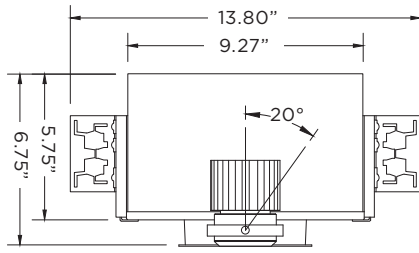

PROJECT

TYPE

DATE

CATALOG #

ORDERING INFORMATION

CAT. NO	LUMEN OUTPUT	CRI	COLOR TEMP	BEAM ANGLE	VOLTAGE
3G-RC150-4RD	10 - 1000 LUMENS	S80 - 80+CRI (STANDARD)	27K - 2700K	20D - 20°	120 - 120V
	15 - 1500 LUMENS	H90 - 90+ CRI	30K - 3000K	40D - 40°	277 - 277V
		H97 - 97+ CRI	35K - 3500K	60D - 60°	347 - 347V (0-10V ONLY)
			40K - 4000K		

3G-RC150-4RD					

DRIVER	TRIM FINISH	GIMBAL FINISH	HOUSING INTERIOR	OPTIONS
DIM - 0-10V (STANDARD 100%-1) DHL2 - LUTRON (ECO SYSTEM 100-1%) DALI - DALI (100-1%) LE10 - FORWARD PHASE (100-10%) LE - FORWARD PHASE (100-1%)	WT - WHITE TRIM (STANDARD) ST - SILVER TRIM BT - BLACK TRIM	NG - NATURAL ALUMINUM (STANDARD) BG - BLACK WG - WHITE	BK - BLACK	CP - CHICAGO PLENUM BH - BAR HANGERS SF16 - SOFTENING LENS LS16 - LINEAR SPREAD HXB16 - BLACK HEXELL LOUVER
Maximum 2 optical accessories. See optical accessories page for more options				

			BK	

ORDERING EXAMPLE: **3G-RC150-4RD-15-S80-30K-40D-120-DIM-WT-NG-BK**

Copyright 2016 3G Lighting.
P: 905-850-2305 F: 905-851-6490 | TF: 888-448-0440
3G reserves the right to change, without notice, specifications or materials for product improvement.