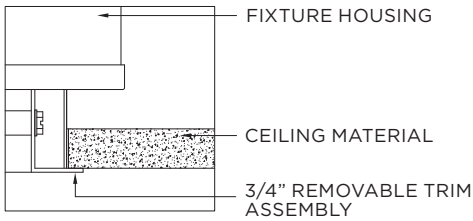

RECESSED ROUND

3G-RC150-4RD
1 LIGHT LED
50MM - WITH TRIM

PERFORMANCE CHARTS

80+ CRI (Based on 40° Beam Angle)				90+ CRI (Based on 40° Beam Angle)				97+ CRI (Based on 40° Beam Angle)			
LUMEN OUTPUT	SYSTEM WATTS	DELIVERED LUMENS	EFFICACY LM/W	LUMEN OUTPUT	SYSTEM WATTS	DELIVERED LUMENS	EFFICACY LM/W	LUMEN OUTPUT	SYSTEM WATTS	DELIVERED LUMENS	EFFICACY LM/W
1000 LUMENS	9.8W	1066	109	1000 LUMENS	9.8 W	913	93	1000 LUMENS	9.8W	802	82
1500 LUMENS	13.7W	1493	109	1500 LUMENS	15.6W	1461	93	1500 LUMENS	15.6W	1282	82

P E N D I N G

MOUNTING

NOTES