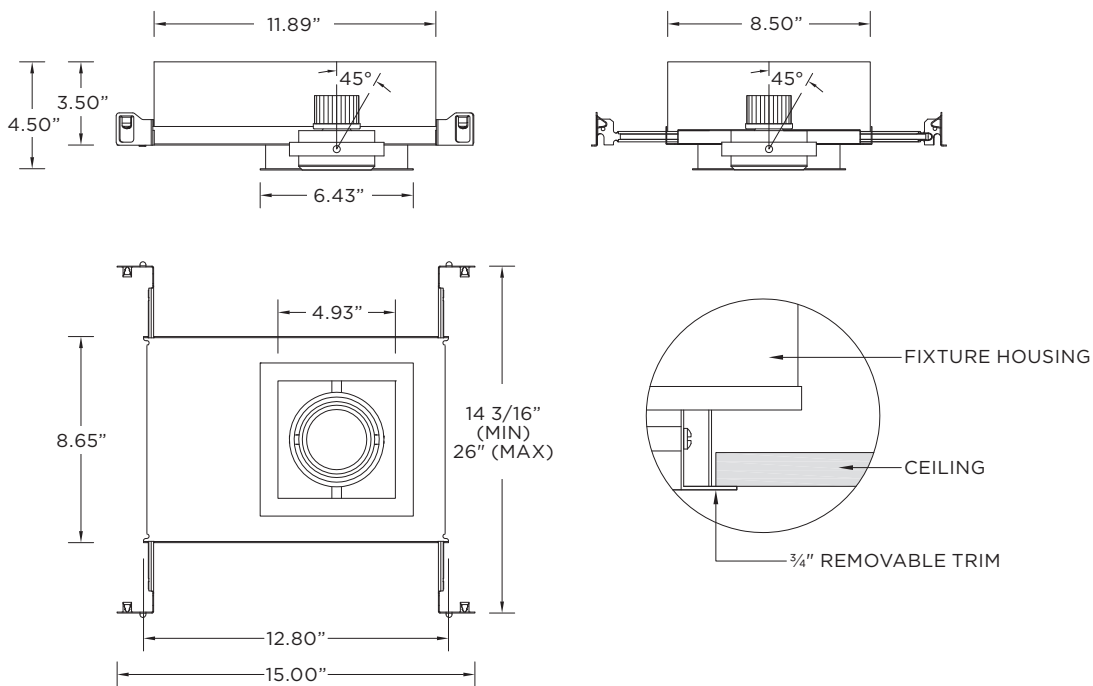

SH - Shallow Housing (IC rated) (2200lm max)