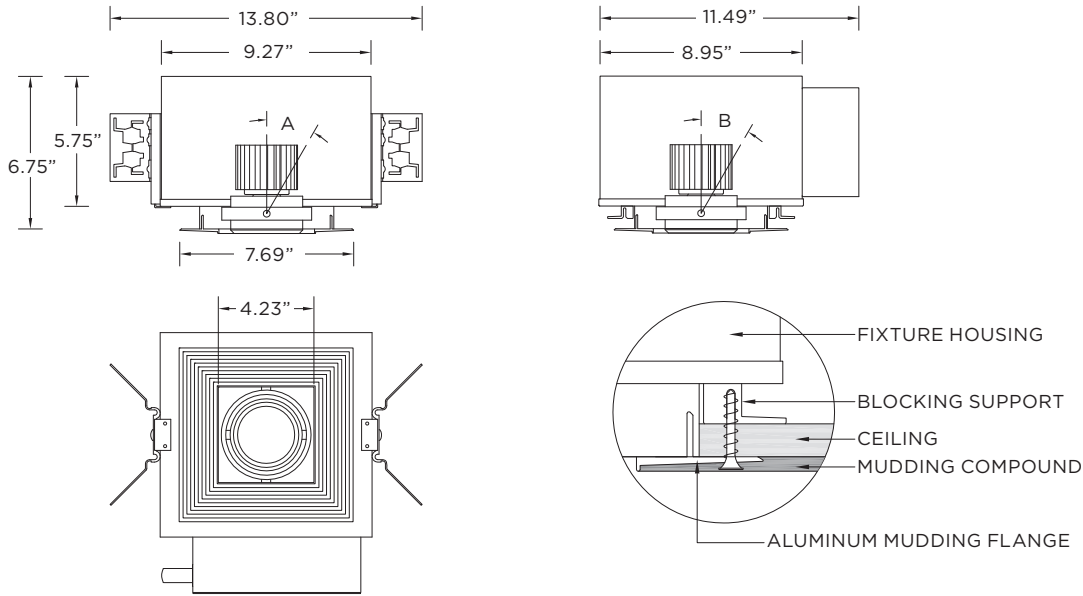

MOUNTING

Trim fixture designed for use in drywall, wood, acoustic ceiling tiles, and other architectural ceiling materials
Trimless fixture designed for use in drywall, mud-in ceiling applications
Butterfly brackets compatible with 1/2" x 1/2" channel, 1/2", 5/8", 3/4" bar hanger, 1/2" EMT, and furring strips (supplied by others)

TRIM HOUSING OPTIONS

- NC** - New Construction (Non-IC)
- IC** - IC Housing (2200lm max)
- CP** - Chicago Plenum Housing

SH - Shallow Housing (IC rated) (2200lm max)

TRIMLESS HOUSING OPTIONS

- NC** - New Construction (Non-IC)
- IC** - IC Housing (2200lm max)
- CP** - Chicago Plenum Housing