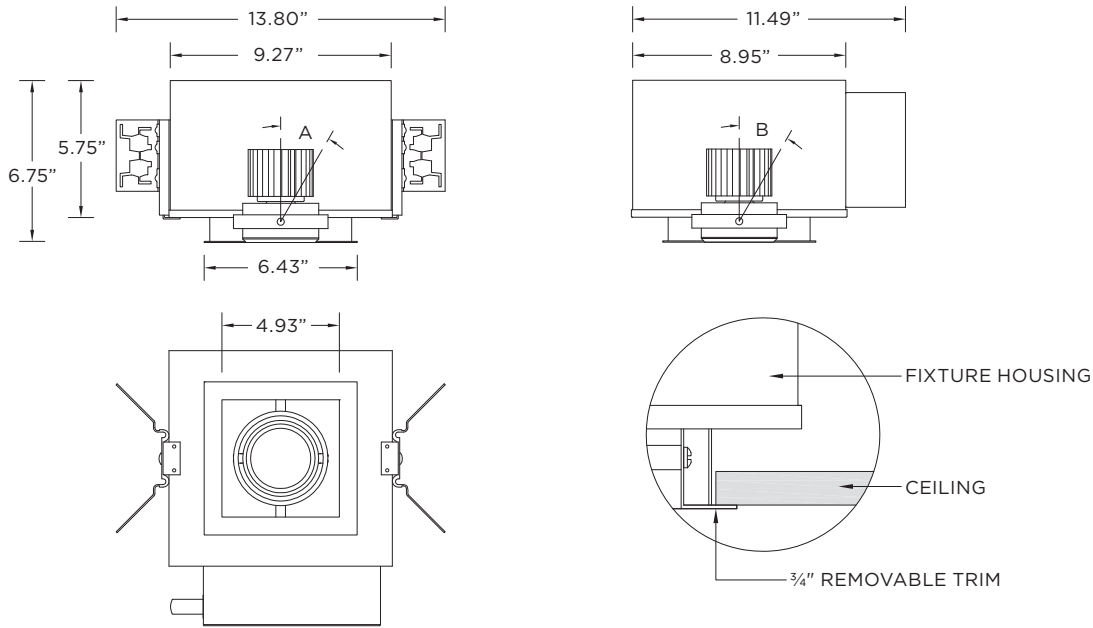

TRIM HOUSING OPTIONS

- **NC** - New Construction (Non-IC)
- **IC** - IC Housing (2200lm max)
- **CP** - Chicago Plenum Housing