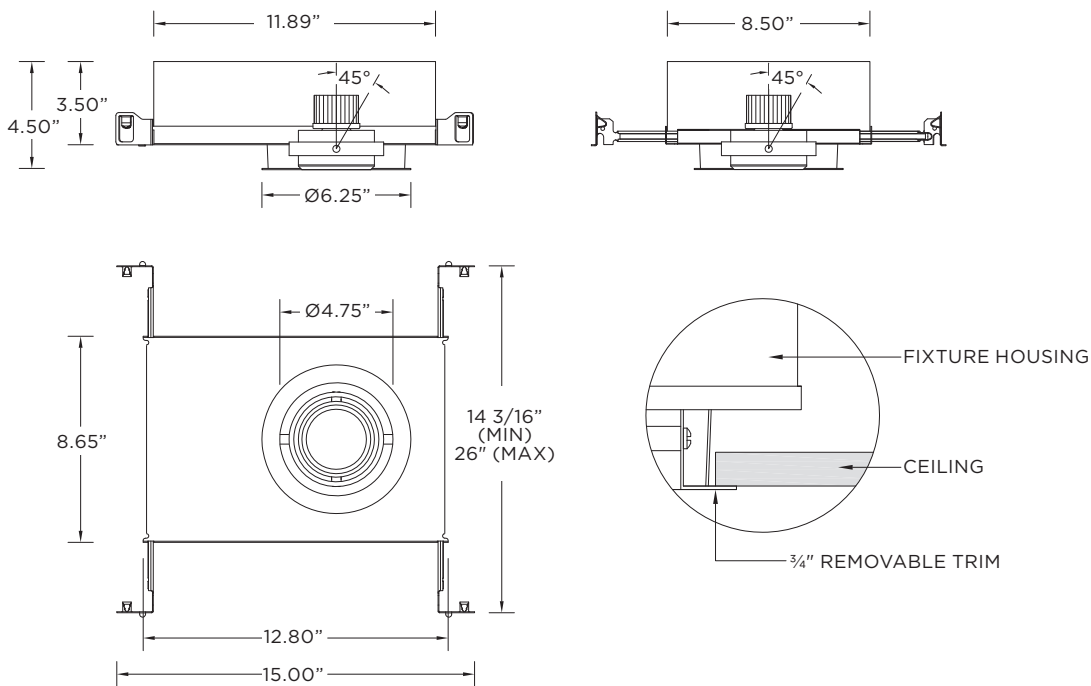

SH - Shallow Housing (IC rated) (2200lm max)