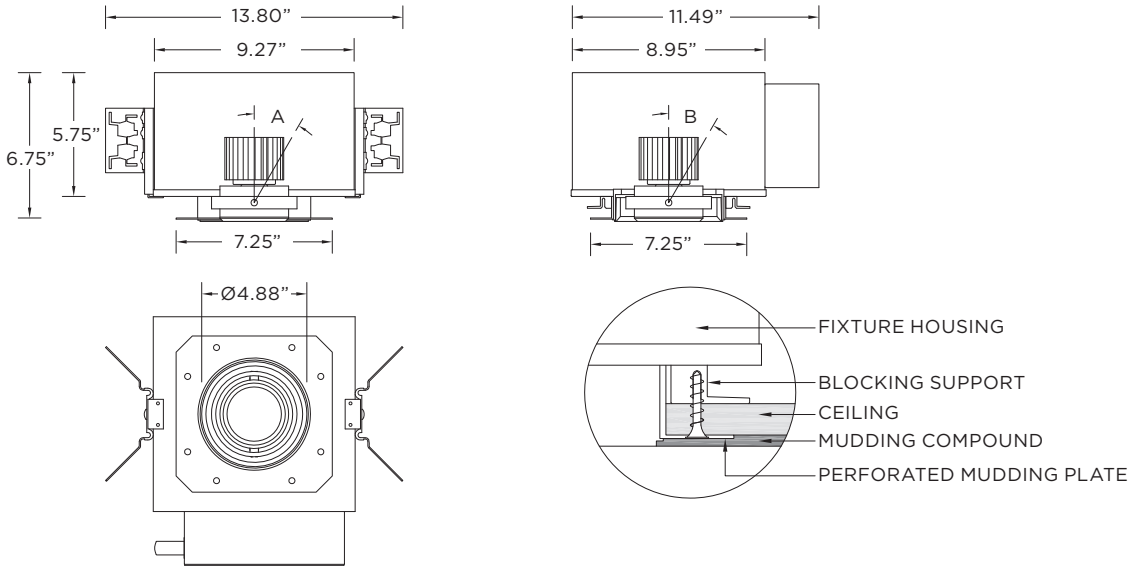

TRIMLESS HOUSING OPTIONS

- **NC** - New Construction (Non-IC)
- **IC** - IC Housing (2200lm max)
- **CP** - Chicago Plenum Housing