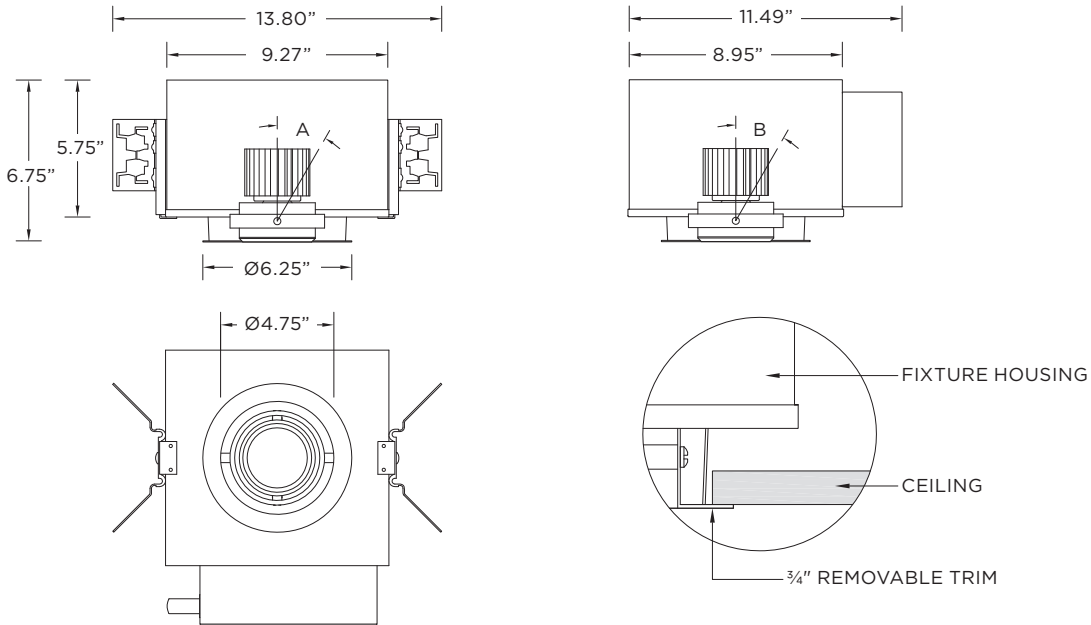

TRIM HOUSING OPTIONS

- **NC** - New Construction (Non-IC)
- **IC** - IC Housing (2200lm max)
- **CP** - Chicago Plenum Housing