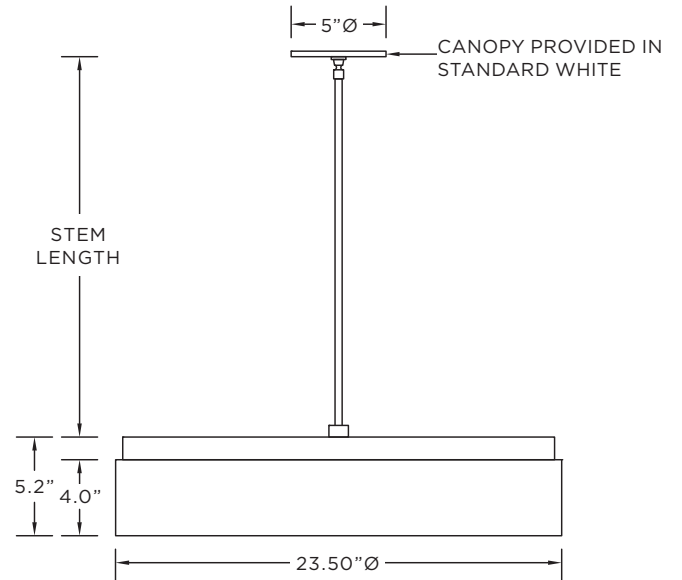

3G**3G-PRU24**

LIGHTING 24" RUBO - PENDANT MOUNTED

DRAWINGS AND DIMENSIONS**CABLE SUSPENSION****OPTIONAL STEM SUSPENSION****MOUNTING****GRID POWER FEED****DRYWALL POWER FEED**