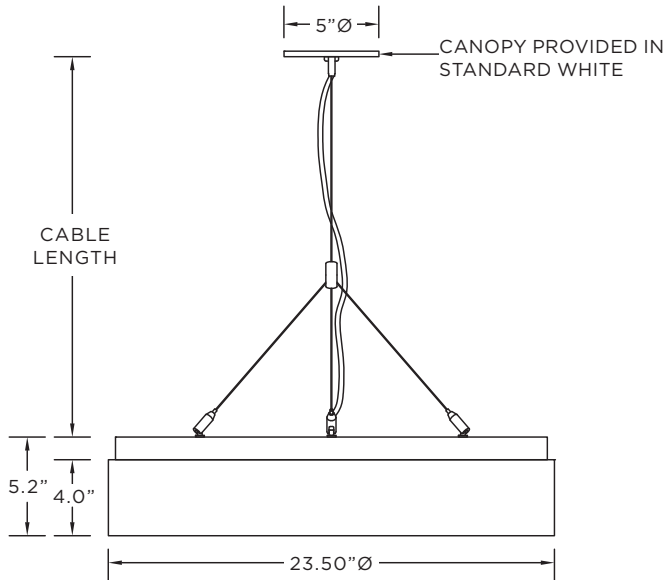

3G**3G-PRU24**

LIGHTING 24" RUBO - PENDANT MOUNTED

DRAWINGS AND DIMENSIONS**CABLE SUSPENSION****OPTIONAL STEM SUSPENSION****MOUNTING****GRID POWER FEED****DRYWALL POWER FEED**