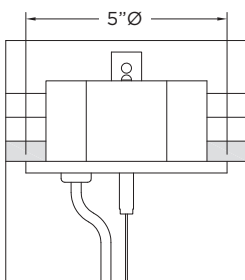

3G**3G-PRU24**

LIGHTING 24" RUBO - PENDANT MOUNTED

DRAWINGS AND DIMENSIONS**CABLE SUSPENSION****OPTIONAL STEM SUSPENSION****MOUNTING****GRID POWER FEED****DRYWALL POWER FEED**