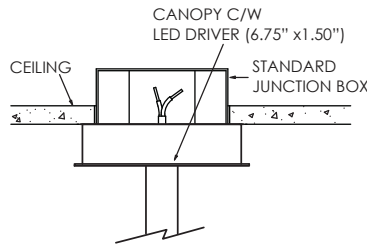

**MOUNTING**

- Canopy mounts to standard junction box
- Suitable for various ceiling types

**CANOPY DETAIL  
(REMOTE DRIVER)**

**CANOPY DETAIL  
(INTEGRAL DRIVER)**

**LED COLOR CHANGING**

- COLOR CHANGING LED (LEDCC) MODELS MUST BE CONNECTED TO A 3G 24V LED CONTROLLER
- CONSULT FACTORY FOR CUSTOM CONFIGURATIONS