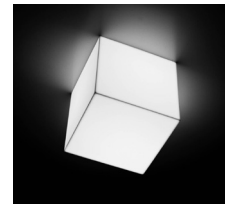

**Mira:** A decorative pendant luminaire that incorporates LEDs and mirrored acrylic to create a unique lighting effect. An inner white sandblasted acrylic diffuser subtly glows through the mirrored box while simultaneously creating countless reflections of itself. The pendant appears simply as a mirrored box when the lamp source is turned off.

8" & 12"

**FAMILY LUMINAIRE**

Surface Kubo

Pendant Kubo

LED Square Flat

LED Square Beveled

**CONSTRUCTION**

- Mirrored acrylic outer diffuser fabricated with mitered corners
- White sandblasted acrylic inner diffuser fabricated with mitered corners
- Fixture collar and mounting canopy fabricated in steel with powder coated finish
- 1" square aluminum hanging stem with powder coated finish
- Modified configurations available upon request