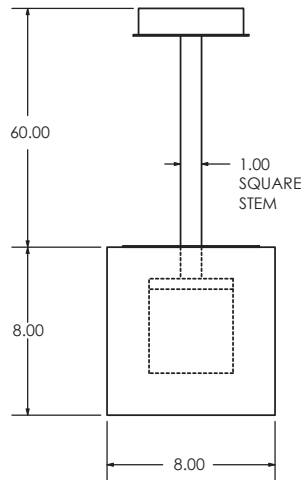

**ORDERING INFORMATION**

CAT. NO	SIZE	LAMP SOURCE	LED COLOR TEMP	VOLTAGE	POWER SUPPLY	CANOPY & STEM FINISH	STEM LENGTH
3G-PMI	84 - 8"	5LED - SW WHITE	30K - 3000K (LED)	120 - 120V	INT - INTEGRAL	SV - SILVER (STD)	60 - 60" (STD)
	126 - 12"	LED'X' - SINGLE COLOR LED	35K - 3500K (LED)	277 - 277V	RMT - REMOTE	BK - BLACK	
		LEDCC - COLOR CHANGING LED	40K - 4000K (LED)			CU - CUSTOM	