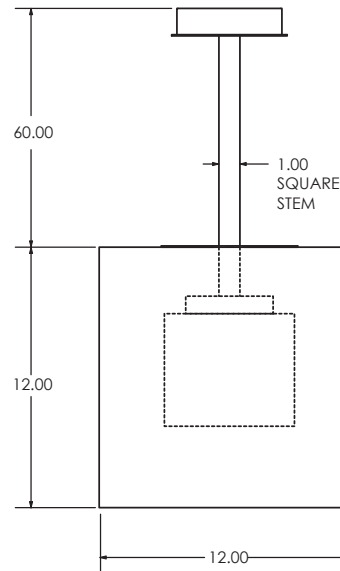

**ORDERING INFORMATION**

CAT. NO	SIZE	LAMP SOURCE	LED COLOR TEMP	VOLTAGE	POWER SUPPLY	CANOPY & STEM FINISH	STEM LENGTH
3G-PMI	84 - 8"	5LED - SW WHITE	30K - 3000K (LED)	120 - 120V	INT - INTEGRAL	SV - SILVER (STD)	60 - 60" (STD)
	126 - 12"	LED'X' - SINGLE COLOR LED	35K - 3500K (LED)	277 - 277V	RMT - REMOTE	BK - BLACK	
		LEDCC - COLOR CHANGING LED	40K - 4000K (LED)			CU - CUSTOM	