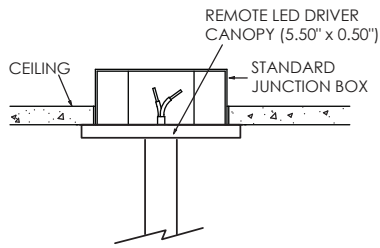

**MOUNTING**

- Canopy mounts to standard junction box
- Suitable for various ceiling types

**CANOPY DETAIL  
(REMOTE DRIVER)**

**CANOPY DETAIL  
(INTEGRAL DRIVER)**

**LED COLOR CHANGING**

- COLOR CHANGING LED (LEDCC) MODELS MUST BE CONNECTED TO A 3G 24V LED CONTROLLER
- CONSULT FACTORY FOR CUSTOM CONFIGURATIONS