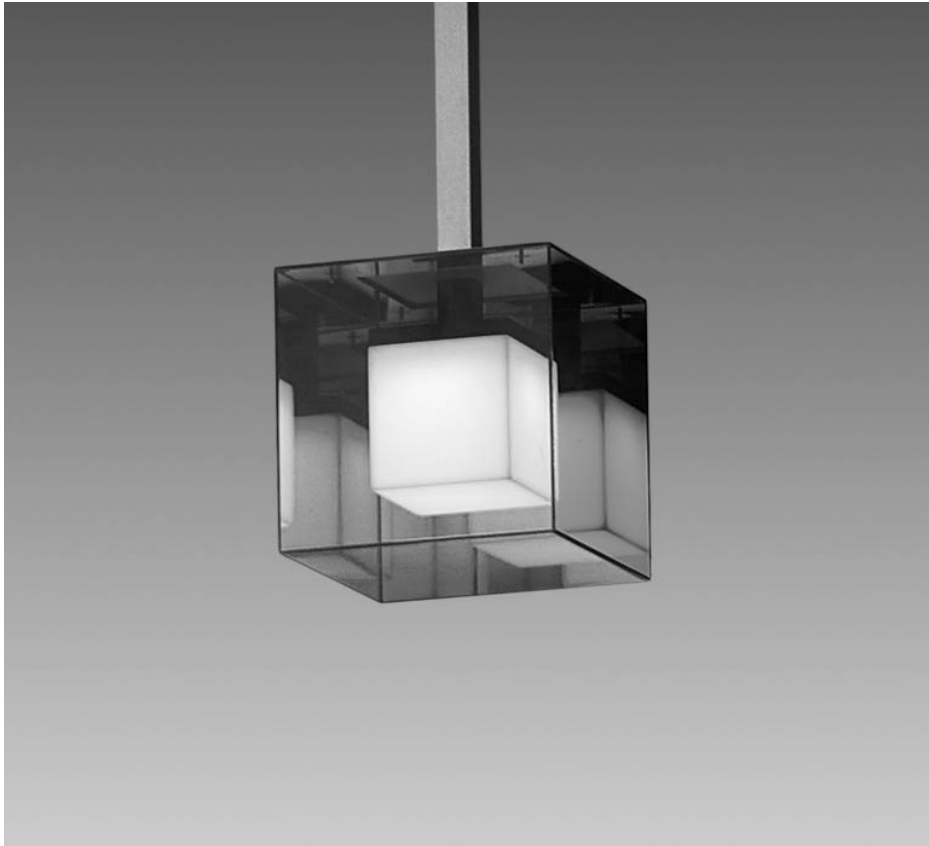

**Mira:** A decorative pendant luminaire that incorporates LEDs and mirrored acrylic to create a unique lighting effect. An inner white sandblasted acrylic diffuser subtly glows through the mirrored box while simultaneously creating countless reflections of itself. The pendant appears simply as a mirrored box when the lamp source is turned off.

8" & 12"

**FAMILY LUMINAIRE**

Surface Kubo

Pendant Kubo

LED Square Flat

LED Square Beveled

**CONSTRUCTION**

- Mirrored acrylic outer diffuser fabricated with mitered corners
- White sandblasted acrylic inner diffuser fabricated with mitered corners
- Fixture collar and mounting canopy fabricated in steel with powder coated finish
- 1" square aluminum hanging stem with powder coated finish
- Modified configurations available upon request

**MOUNTING**

- Canopy mounts to standard junction box
- Suitable for various ceiling types

**CANOPY DETAIL  
(REMOTE DRIVER)**

**CANOPY DETAIL  
(INTEGRAL DRIVER)**

**LED COLOR CHANGING**

- COLOR CHANGING LED (LEDCC) MODELS MUST BE CONNECTED TO A 3G 24V LED CONTROLLER
- CONSULT FACTORY FOR CUSTOM CONFIGURATIONS

**ORDERING INFORMATION**

CAT. NO	SIZE	LAMP SOURCE	LED COLOR TEMP	VOLTAGE	POWER SUPPLY	CANOPY & STEM FINISH	STEM LENGTH
3G-PMI	84 - 8"	5LED - SW WHITE	30K - 3000K (LED)	120 - 120V	INT - INTEGRAL	SV - SILVER (STD)	60 - 60" (STD)
	126 - 12"	LED'X' - SINGLE COLOR LED	35K - 3500K (LED)	277 - 277V	RMT - REMOTE	BK - BLACK	
		LEDCC - COLOR CHANGING LED	40K - 4000K (LED)			CU - CUSTOM	