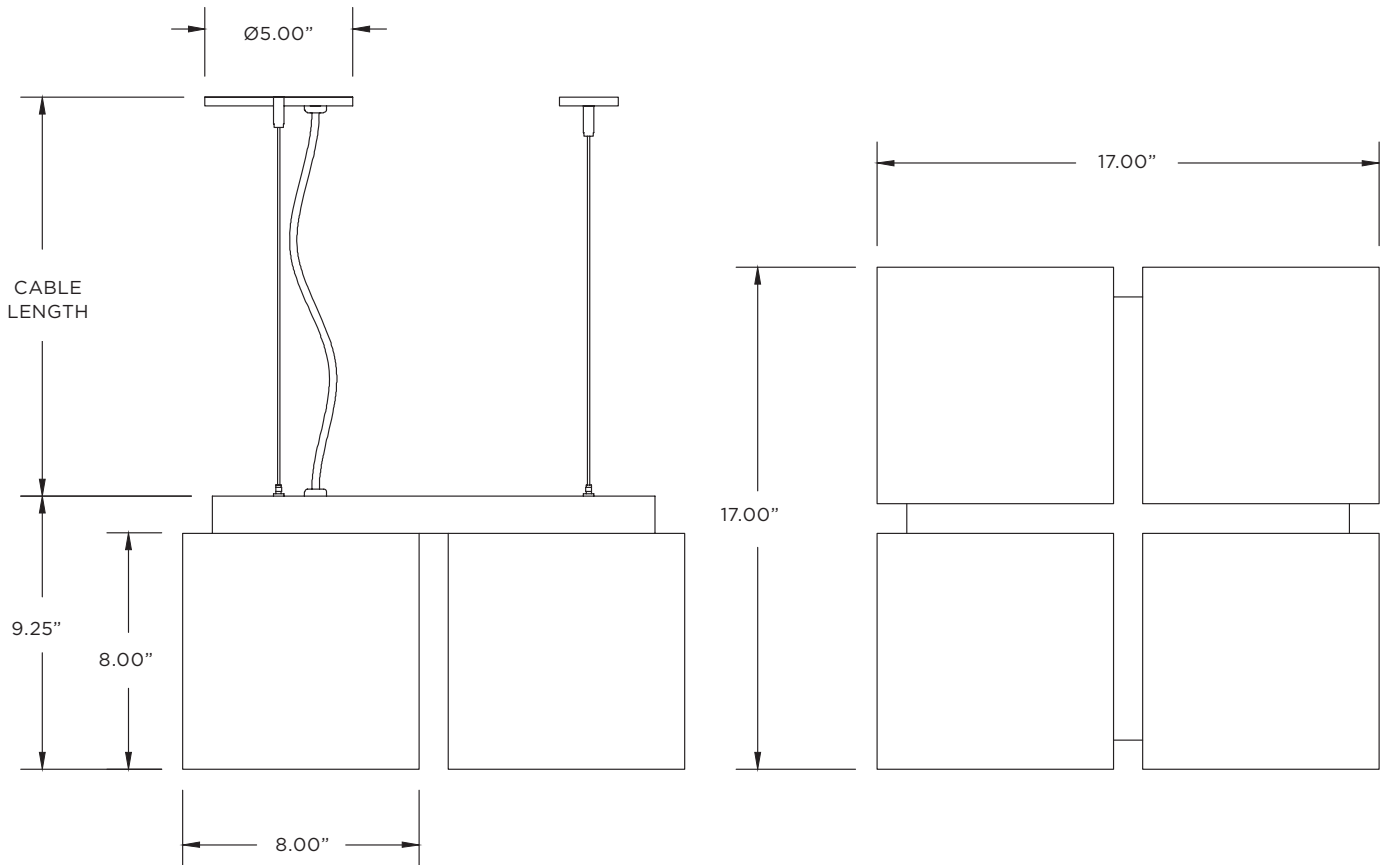

DATE

CATALOG #

ORDERING INFORMATION

CAT. NO	LED SYSTEM	COLOR TEMP	VOLTAGE	DRIVER	FINISH	CABLE LENGTH
3G-PKU822	L2 - STANDARD OUTPUT	27K - 2700K	120 - 120V	DIM - 0-10V (STANDARD 100-1%)	WH - WHITE (STANDARD)	60 - 60" (STANDARD)
		30K - 3000K	277 - 277V	DHL - LUTRON (3-WIRE-100-1%)	SV - SILVER	120 - 120"
	L4 - HIGH OUTPUT	35K - 3500K	347 - 347V (0-10V ONLY)	DHL2 - LUTRON (ECOSYSTEM-100-1%)		
		40K - 4000K		DALI - DALI (100-1%)		
3G-PKU822						