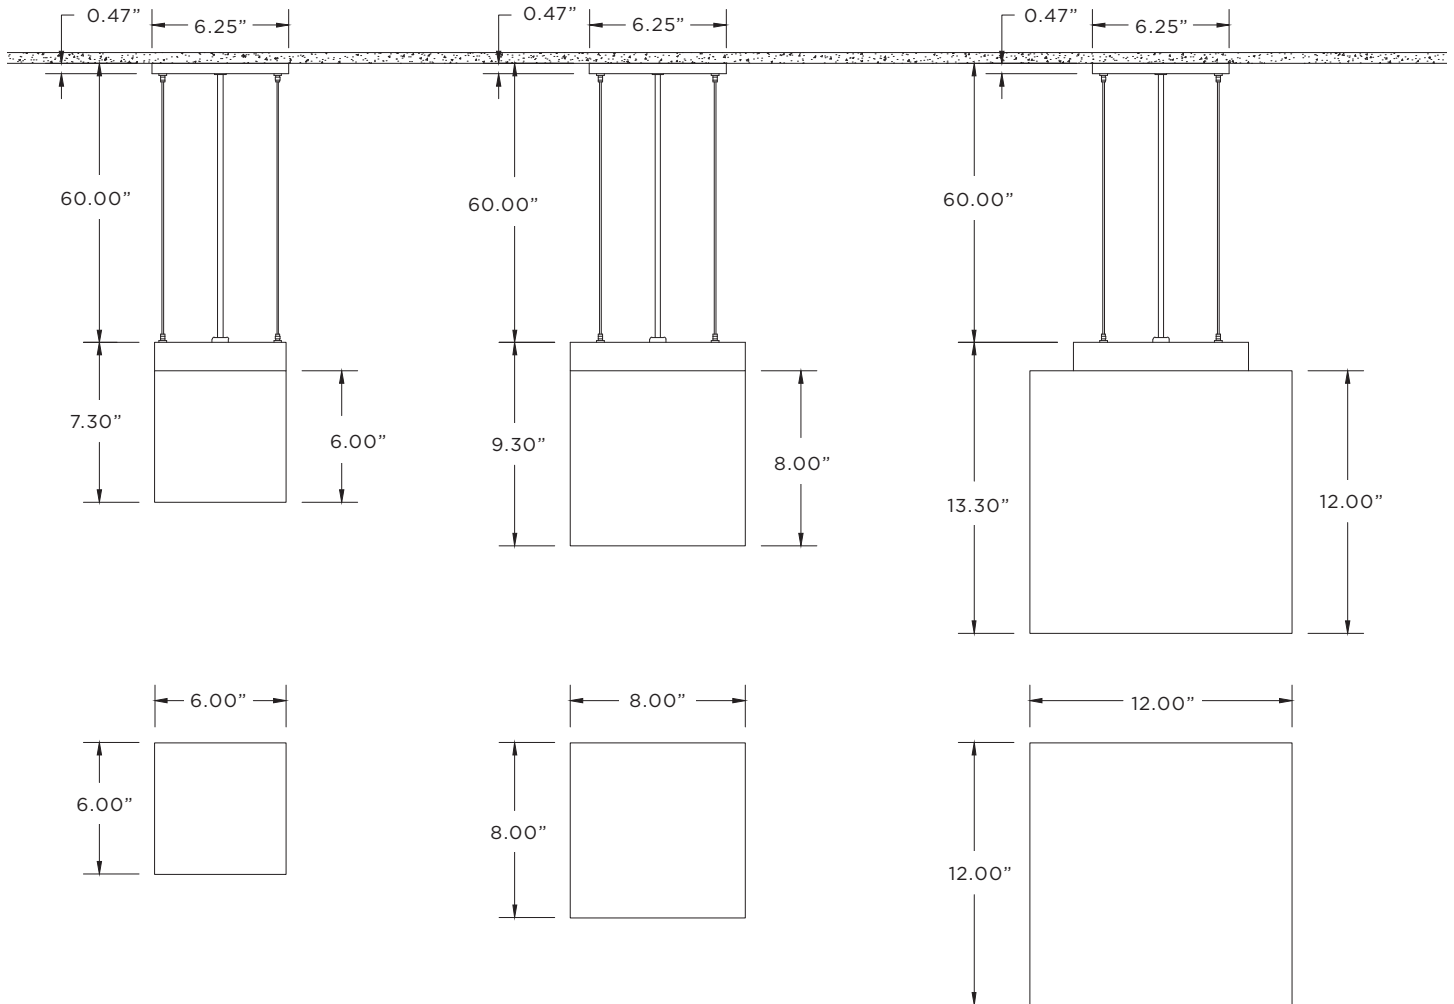

DATE

CATALOG #

ORDERING INFORMATION

CAT. NO	SIZE	LED SYSTEM	COLOR TEMP	VOLTAGE	DRIVER	FINISH	CABLE LENGTH
3G-PKU	601 - 6"	L2 - STANDARD OUTPUT	27K - 2700K	120 - 120V	DIM - 0-10V (STANDARD 100-1%) DHL - LUTRON (3-WIRE - 100-1%)	WH - WHITE (STANDARD) SV - SILVER	60 - 60" (STANDARD) 120 - 120"
	801 - 8"		30K - 3000K	277 - 277V			
	1201 - 12"	L4 - HIGH OUTPUT	35K - 3500K	347 - 347V (0-10V ONLY)	DHL2 - LUTRON (ECOSYSTEM - 100-1%) DALI - DALI (100-1%)		