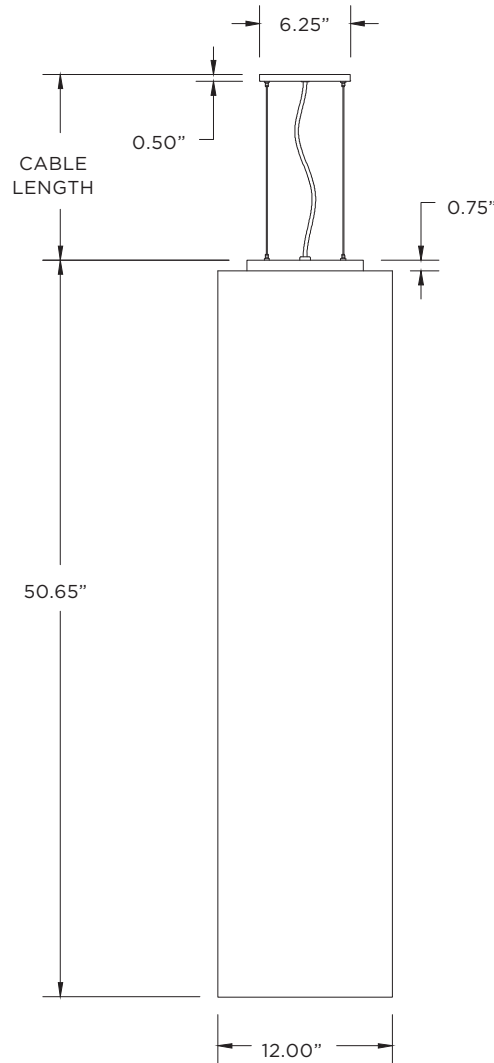

PROJECT

TYPE

DATE

CATALOG #