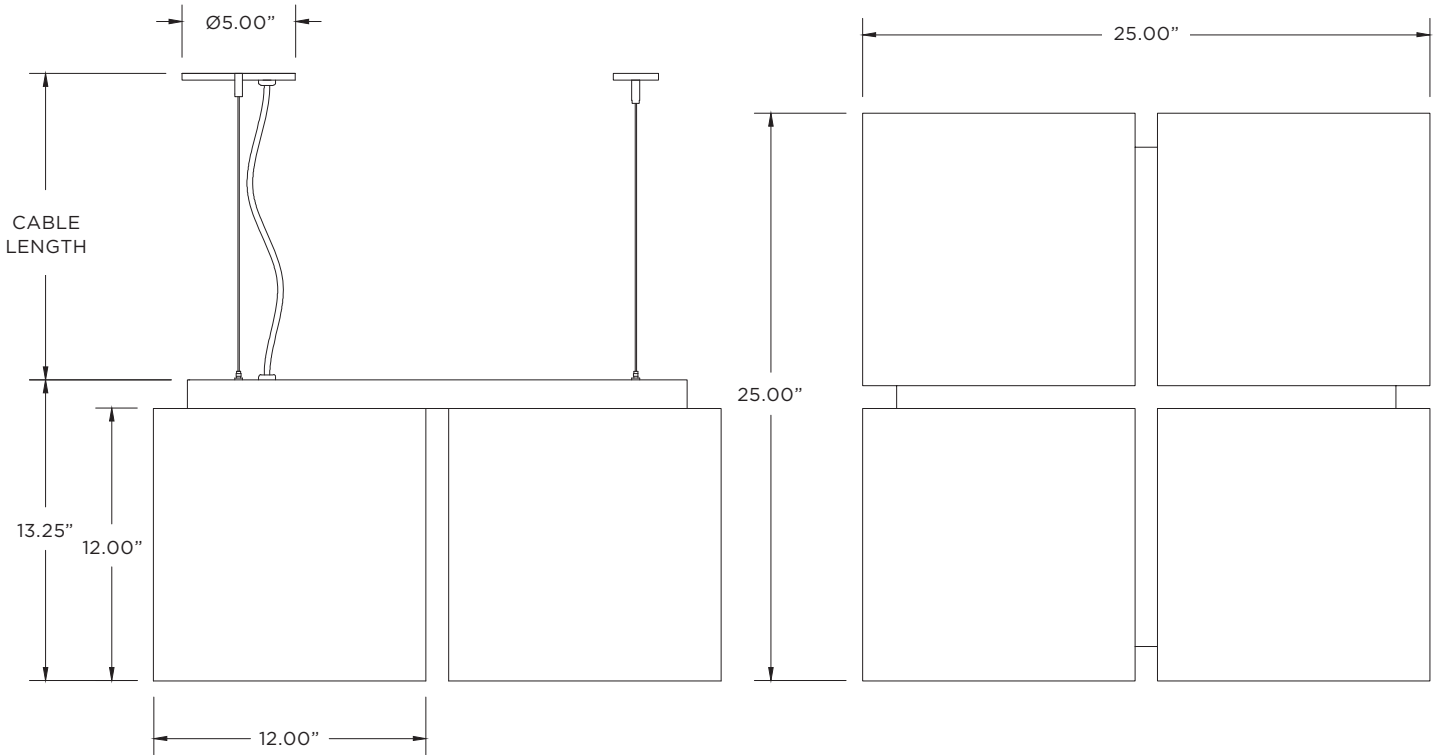

DATE

CATALOG #

ORDERING INFORMATION

CAT. NO	LED SYSTEM	COLOR TEMP	VOLTAGE	DRIVER	FINISH	CABLE LENGTH
3G-PKU1222	L2 - STANDARD OUTPUT	27K - 2700K	120 - 120V	DIM - 0-10V (STANDARD 100-1%)	WH - WHITE (STANDARD)	60 - 60" (STANDARD)
		30K - 3000K	277 - 277V			
	L4 - HIGH OUTPUT	35K - 3500K	347 - 347V (0-10V ONLY)	DHL - LUTRON (3-WIRE-100-1%)	SV - SILVER	120 - 120"
		40K - 4000K				
3G-PKU1222						