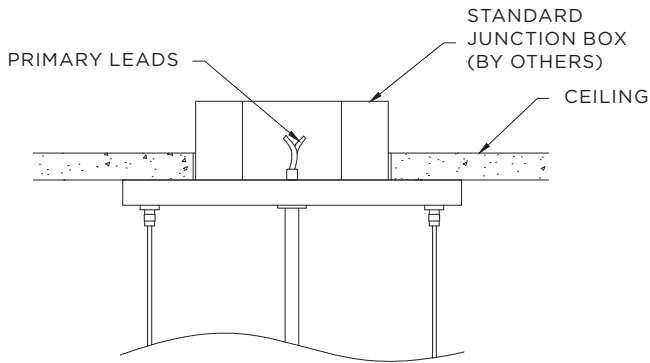

PENDANT KUBO MULTIPLE VERTICAL

3G-PKU1004V
10" PENDANT

3G
LIGHTING

PERFORMANCE CHART (based on 3500K)

LED SYSTEM	SYSTEM WATTS	DELIVERED LUMENS	EFFICACY LM/W	IES FILES
STANDARD OUTPUT	45W	4599	103	DOWNLOAD
HIGH OUTPUT	60W	6182	103	DOWNLOAD

MOUNTING

NOTES