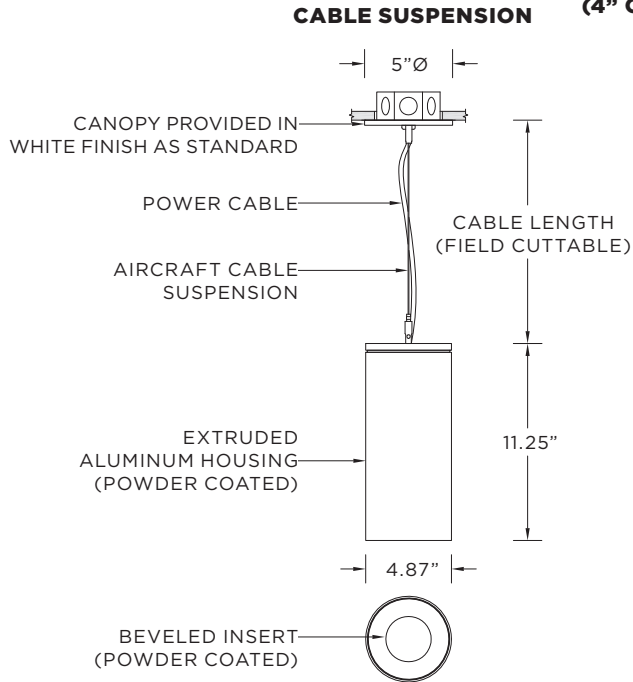

3G-PCL45R

4.5" DIAMETER CYLINDER
PENDANT MOUNTED

4.5" diameter high performance cylinder
Companion to 3G-DL45R series downlight family
Extruded aluminum housing with powder coated finish
Twist lock construction and no visible hardware
Regressed LED source for enhanced glare control
Lumen range of 1000lm to 4000lm (80+, 90+, and 97+ CRI options)
1% dimming standard with several integral driver options

MOUNTING

1/2" diameter rigid stem option with hang straight (field cuttable with provided stem adapter)
Adjustable aircraft cable option with power cable
All hardware included for mounting to 4" octagonal junction box
Canopy provided in white finish as standard

DRAWINGS AND DIMENSIONS

RECESSED J-BOX (4" OCTAGONAL BY OTHERS)

SURFACE MOUNTED J-BOX (4" OCTAGONAL BY OTHERS)