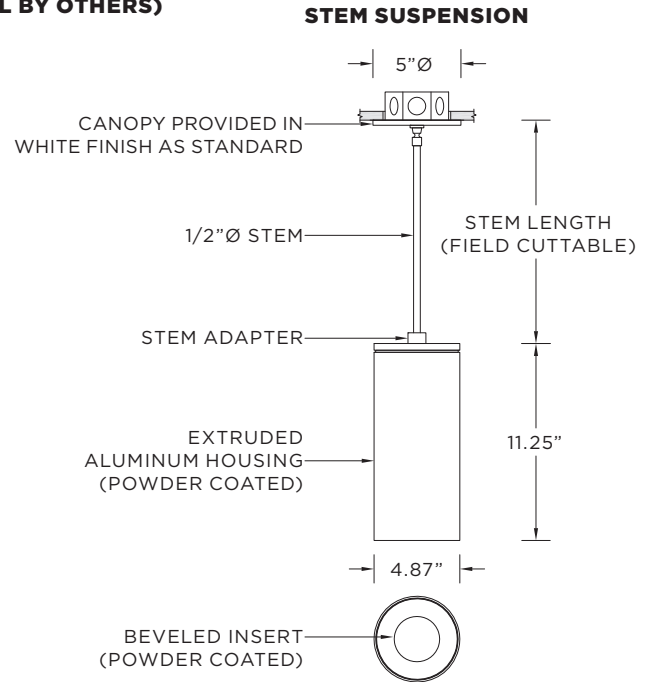

DRAWINGS AND DIMENSIONS

RECESSED J-BOX (4" OCTAGONAL BY OTHERS)