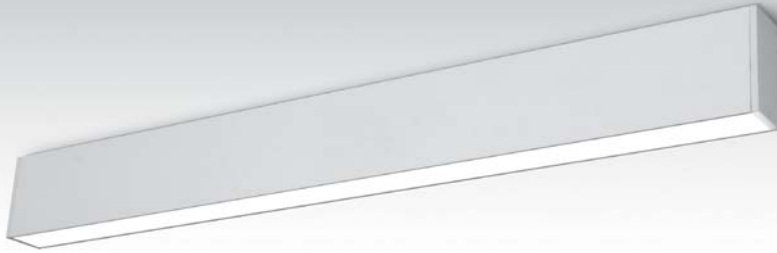

# SURFACE LINIA

**3G-2SLI**  
**2" SURFACE**

**3G**  
LIGHTING

DD1

DD2

Pendant Linia

Wall Linia

Recessed Linia

### CONSTRUCTION

- 2" extruded aluminum housing with machined aluminum end caps
- Individual units and continuous runs in 1' increments
- 24 gauge LED reflector with high reflectance white powder coated finish
- Extruded acrylic lens with satin finish available in flush and drop lens options