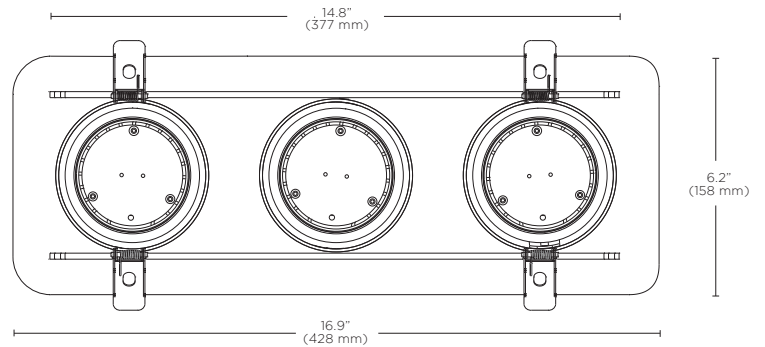

3000K
Warm White

4000K
Cool White

5000K
Bright White

ZOOMABLE DOWN LYTE SPECIFICATIONS / METRICS

SPECIFICATIONS	15 CIRCULAR	15W SQUARE	30W DOUBLE-HEAD	45W TRIPLE-HEAD
Lumen_2700K	1155 lm	1155 lm	2310 lm	3465 lm
Lumen_3000K	1260 lm	1260 lm	2520 lm	3780 lm
Lumen_4000K	1317 lm	1317 lm	2634 lm	3951 lm
Lumen_5000K	1358 lm	1358 lm	2716 lm	4074 lm
Lumens/Watt 2700K	77 lm/W	77 lm/W	77 lm/W	77 lm/W
Lumens/Watt 3000K	84 lm/W	84 lm/W	84 lm/W	84 lm/W
Lumens/Watt 4000K	88 lm/W	88 lm/W	88 lm/W	88 lm/W
Lumens/Watt 5000K	90 lm/W	90 lm/W	90 lm/W	90 lm/W
Beam Angle	15°-90°			
Input Voltage	120V / 220-240V / 277V AC, 50-60Hz			
Protection Rating	IP20			
Color Temperatures	2700K, 3000K, 4000K, 5000K			
CRI	CRI > 90+			
Dimming Options	Triac, 1-10V, DALI			
Certificate	CE, RoHS			
Working Temperature	-20°C - +45°C			
Housing Color	White, Black, Silver			
Fixture Length	5.7" (145 mm)	6.2" (158 mm)	11.5" (293 mm)	14.8" (428 mm)

DIMENSIONS	15 CIRCULAR	15W SQUARE	30W DOUBLE-HEAD	45W TRIPLE-HEAD
Length	5.7" (145 mm)	6.2" (158 mm)	11.5" (293 mm)	14.8" (428 mm)
Width	4.9" (125 mm)	6.2" (158 mm)	6.2" (158 mm)	6.2" (158 mm)
Cut Hole Dimensions	ø4.52-4.92" (ø115-125 mm)	ø4.72-5.31" (ø120-135 mm)	9.84" L x 5.11" W (250 L x 130 W mm)	14.96" L x 5.11" W (380 L x 130 W mm)

	3000K - NARROW	3000K - WIDE
DOWN LYTE 15W-2	4,815.17 1m 0.2m	1,103.65 1m 1.4m
	1,203.79 2m 0.5m	275.91 2m 2.7m
	535.02 3m 0.7m	122.63 3m 4.1m
	300.95 4m 1.0m	68.98 4m 5.4m
	Lux chart distance diameter	Lux chart distance diameter
DOWN LYTE 15W-1	4,815.17 1m 0.2m	1,103.65 1m 1.4m
	1,203.79 2m 0.5m	275.91 2m 2.7m
	535.02 3m 0.7m	122.63 3m 4.1m
	300.95 4m 1.0m	68.98 4m 5.4m
	Lux chart distance diameter	Lux chart distance diameter

ZOOMABLE DOWN LYTE DIMENSIONS

ZOOMABLE DOWN LYTE MODELS

15W CIRCULAR

15W SQUARE

30 DOUBLE-HEAD

45W TRIPLE-HEAD

ZOOMABLE DOWN LYTE PART NUMBER BUILDER

1 - Category