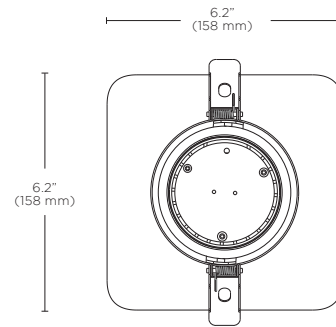

3000K
Warm White

4000K
Cool White

5000K
Bright White

ZOOMABLE DOWN LYTE SPECIFICATIONS / METRICS

SPECIFICATIONS	15 CIRCULAR	15W SQUARE	30W DOUBLE-HEAD	45W TRIPLE-HEAD
Lumen_2700K	1155 lm	1155 lm	2310 lm	3465 lm
Lumen_3000K	1260 lm	1260 lm	2520 lm	3780 lm
Lumen_4000K	1317 lm	1317 lm	2634 lm	3951 lm
Lumen_5000K	1358 lm	1358 lm	2716 lm	4074 lm
Lumens/Watt 2700K	77 lm/W	77 lm/W	77 lm/W	77 lm/W
Lumens/Watt 3000K	84 lm/W	84 lm/W	84 lm/W	84 lm/W
Lumens/Watt 4000K	88 lm/W	88 lm/W	88 lm/W	88 lm/W
Lumens/Watt 5000K	90 lm/W	90 lm/W	90 lm/W	90 lm/W
Beam Angle	15°-90°			
Input Voltage	120V / 220-240V / 277V AC, 50-60Hz			
Protection Rating	IP20			
Color Temperatures	2700K, 3000K, 4000K, 5000K			
CRI	CRI > 90+			
Dimming Options	Triac, 1-10V, DALI			
Certificate	CE, RoHS			
Working Temperature	-20°C - +45°C			
Housing Color	White, Black, Silver			
Fixture Length	5.7" (145 mm)	6.2" (158 mm)	11.5" (293 mm)	14.8" (428 mm)

DIMENSIONS	15 CIRCULAR	15W SQUARE	30W DOUBLE-HEAD	45W TRIPLE-HEAD
Length	5.7" (145 mm)	6.2" (158 mm)	11.5" (293 mm)	14.8" (428 mm)
Width	4.9" (125 mm)	6.2" (158 mm)	6.2" (158 mm)	6.2" (158 mm)
Cut Hole Dimensions	ø4.52-4.92" (ø115-125 mm)	ø4.72-5.31" (ø120-135 mm)	9.84" L x 5.11" W (250 L x 130 W mm)	14.96" L x 5.11" W (380 L x 130 W mm)

	3000K - NARROW	3000K - WIDE
DOWN LYTE 15W-2	4,815.17 1m 0.2m	1,103.65 1m 1.4m
	1,203.79 2m 0.5m	275.91 2m 2.7m
	535.02 3m 0.7m	122.63 3m 4.1m
	300.95 4m 1.0m	68.98 4m 5.4m
	Lux chart distance diameter	Lux chart distance diameter
DOWN LYTE 15W-1	4,815.17 1m 0.2m	1,103.65 1m 1.4m
	1,203.79 2m 0.5m	275.91 2m 2.7m
	535.02 3m 0.7m	122.63 3m 4.1m
	300.95 4m 1.0m	68.98 4m 5.4m
	Lux chart distance diameter	Lux chart distance diameter

ZOOMABLE DOWN LYTE DIMENSIONS

ZOOMABLE DOWN LYTE MODELS

15W CIRCULAR

15W SQUARE

30 DOUBLE-HEAD

45W TRIPLE-HEAD

ZOOMABLE DOWN LYTE PART NUMBER BUILDER

1 - Category