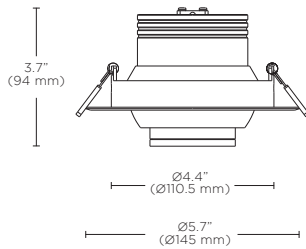

ZOOMABLE DOWN LYTE DIMENSIONS

ZOOMABLE DOWN LYTE MODELS

15W CIRCULAR