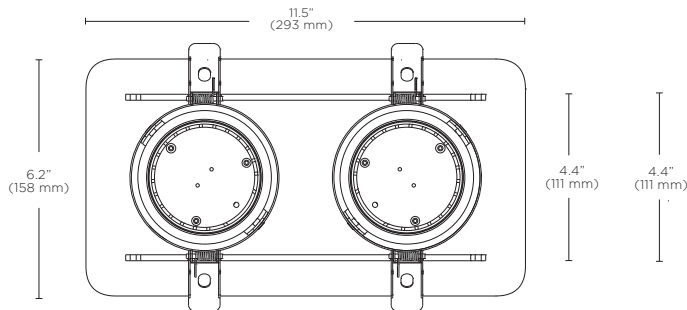

3000K
Warm White

4000K
Cool White

5000K
Bright White

ZOOMABLE DOWN LYTE SPECIFICATIONS / METRICS

SPECIFICATIONS	15 CIRCULAR	15W SQUARE	30W DOUBLE-HEAD	45W TRIPLE-HEAD
Lumen_2700K	1155 lm	1155 lm	2310 lm	3465 lm
Lumen_3000K	1260 lm	1260 lm	2520 lm	3780 lm
Lumen_4000K	1317 lm	1317 lm	2634 lm	3951 lm
Lumen_5000K	1358 lm	1358 lm	2716 lm	4074 lm
Lumens/Watt 2700K	77 lm/W	77 lm/W	77 lm/W	77 lm/W
Lumens/Watt 3000K	84 lm/W	84 lm/W	84 lm/W	84 lm/W
Lumens/Watt 4000K	88 lm/W	88 lm/W	88 lm/W	88 lm/W
Lumens/Watt 5000K	90 lm/W	90 lm/W	90 lm/W	90 lm/W
Beam Angle	15°-90°			
Input Voltage	120V / 220-240V / 277V AC, 50-60Hz			
Protection Rating	IP20			
Color Temperatures	2700K, 3000K, 4000K, 5000K			
CRI	CRI > 90+			
Dimming Options	Triac, 1-10V, DALI			
Certificate	CE, RoHS			
Working Temperature	-20°C - +45°C			
Housing Color	White, Black, Silver			
Fixture Length	5.7" (145 mm)	6.2" (158 mm)	11.5" (293 mm)	14.8" (428 mm)

DIMENSIONS	15 CIRCULAR	15W SQUARE	30W DOUBLE-HEAD	45W TRIPLE-HEAD
Length	5.7" (145 mm)	6.2" (158 mm)	11.5" (293 mm)	14.8" (428 mm)
Width	4.9" (125 mm)	6.2" (158 mm)	6.2" (158 mm)	6.2" (158 mm)
Cut Hole Dimensions	ø4.52-4.92" (ø115-125 mm)	ø4.72-5.31" (ø120-135 mm)	9.84" L x 5.11" W (250 L x 130 W mm)	14.96" L x 5.11" W (380 L x 130 W mm)

	3000K - NARROW	3000K - WIDE
DOWN LYTE 15W-2	4,815.17 1m 0.2m	1,103.65 1m 1.4m
	1,203.79 2m 0.5m	275.91 2m 2.7m
	535.02 3m 0.7m	122.63 3m 4.1m
	300.95 4m 1.0m	68.98 4m 5.4m
	Lux chart distance diameter	Lux chart distance diameter
DOWN LYTE 15W-1	4,815.17 1m 0.2m	1,103.65 1m 1.4m
	1,203.79 2m 0.5m	275.91 2m 2.7m
	535.02 3m 0.7m	122.63 3m 4.1m
	300.95 4m 1.0m	68.98 4m 5.4m
	Lux chart distance diameter	Lux chart distance diameter

ZOOMABLE DOWN LYTE DIMENSIONS

ZOOMABLE DOWN LYTE MODELS

15W CIRCULAR

15W SQUARE

30 DOUBLE-HEAD

45W TRIPLE-HEAD

ZOOMABLE DOWN LYTE PART NUMBER BUILDER

1 - Category